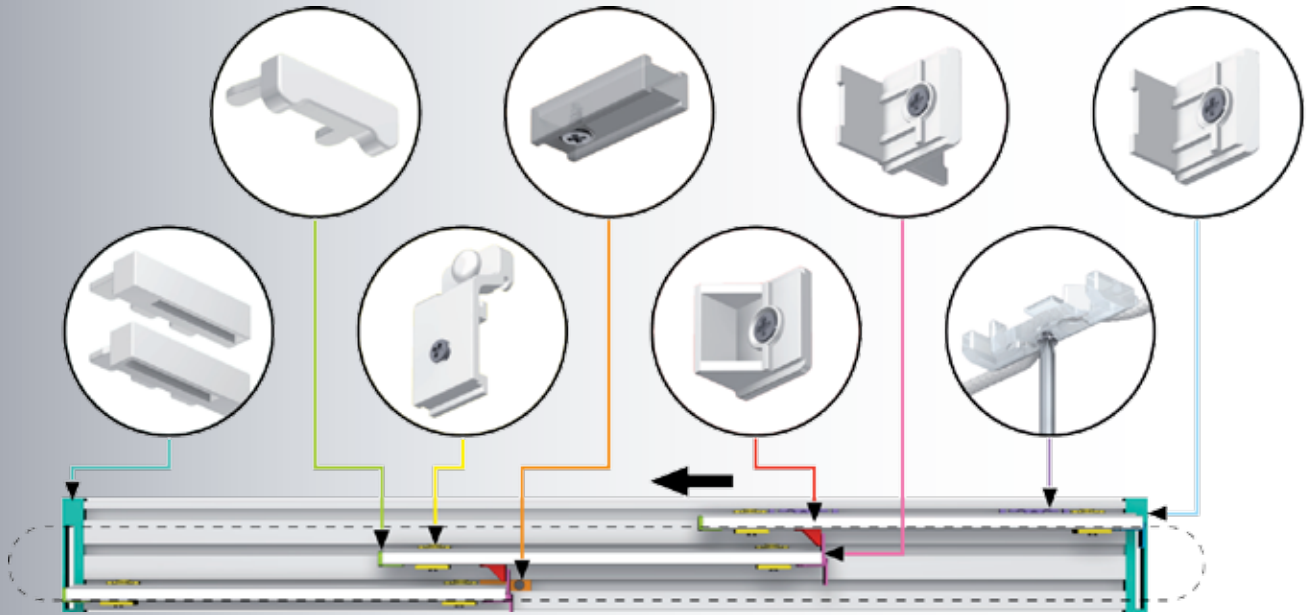

Control rod aesthetic

4000319 1,25 m  
4000320 1,25 m  
4000327 1,25 m

stainless steel (real)  
black powder coated  
white powder coated

5 pcs.  
5 pcs.  
5 pcs.

Inside (room)

Outside (window)

Wall bracket

Velcro panel rail

Runner without eye

Runner with eye

T-stop

L-stop type 2

L-stop type 1

Velcro panel rail endcap

L-stop type 1 and runner in combination with panel rail for self adhesive strips

T-stop and runner in combination with panel rail for self adhesive strips

L-stop type 2 and runner in combination with panel rail for self adhesive strips

Endcap in combination with panel rail for self adhesive strips