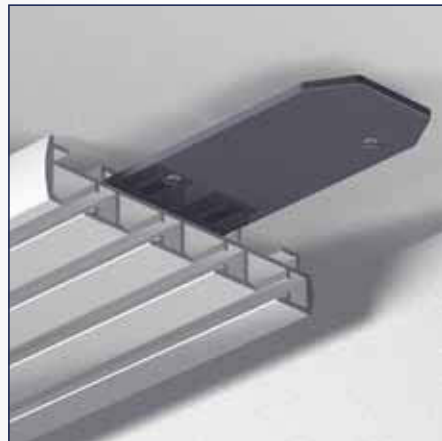

Endcap

Rail connector

Ceiling click bracket (weight  $\leq$  5 kg/bracket)

Ceiling bracket

Panel rail 2 track

<b>No</b>			
2650096	6 m	white	10 pcs.
2650082	6 m	anodised	10 pcs.

Panel rail 3 track

<b>No</b>			
2650097	6 m	white	10 pcs.
2650068	6 m	anodised	10 pcs.