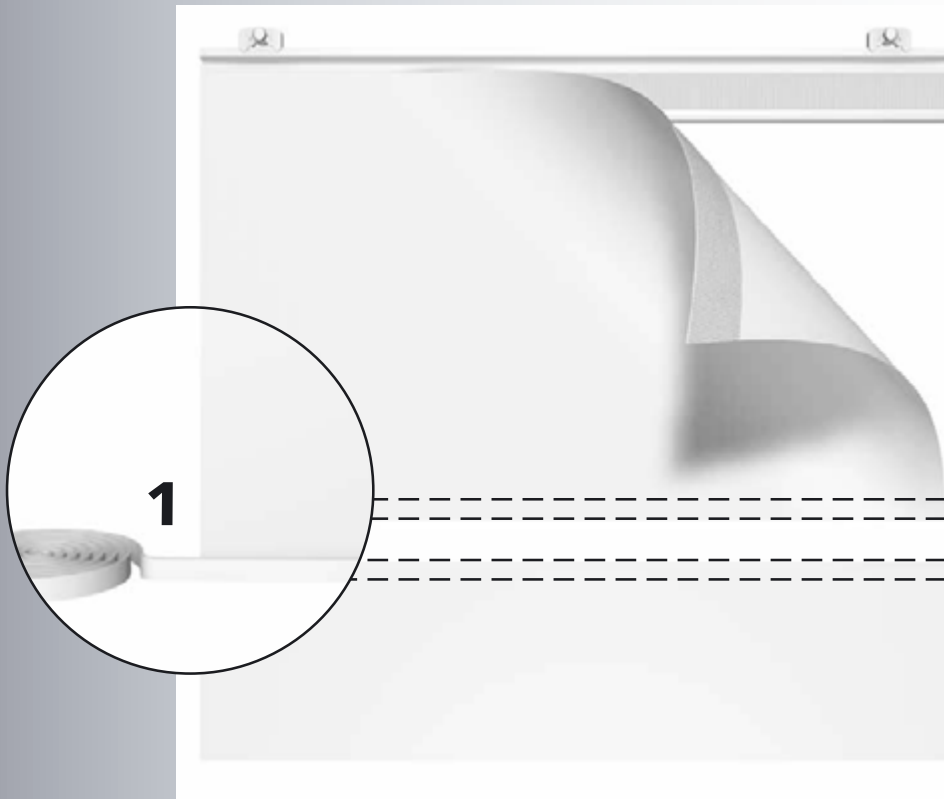

Control rod aesthetic

4000319 1,25 m  
4000320 1,25 m  
4000327 1,25 m

stainless steel (real)  
black powder coated  
white powder coated

5 pcs.  
5 pcs.  
5 pcs.

Inside (room)

Outside (window)

Wall bracket

Velcro panel rail

Runner without eye

Runner with eye

T-stop

L-stop type 2

L-stop type 1

Velcro panel rail endcap

L-stop type 1 and runner in combination with panel rail for self adhesive strips