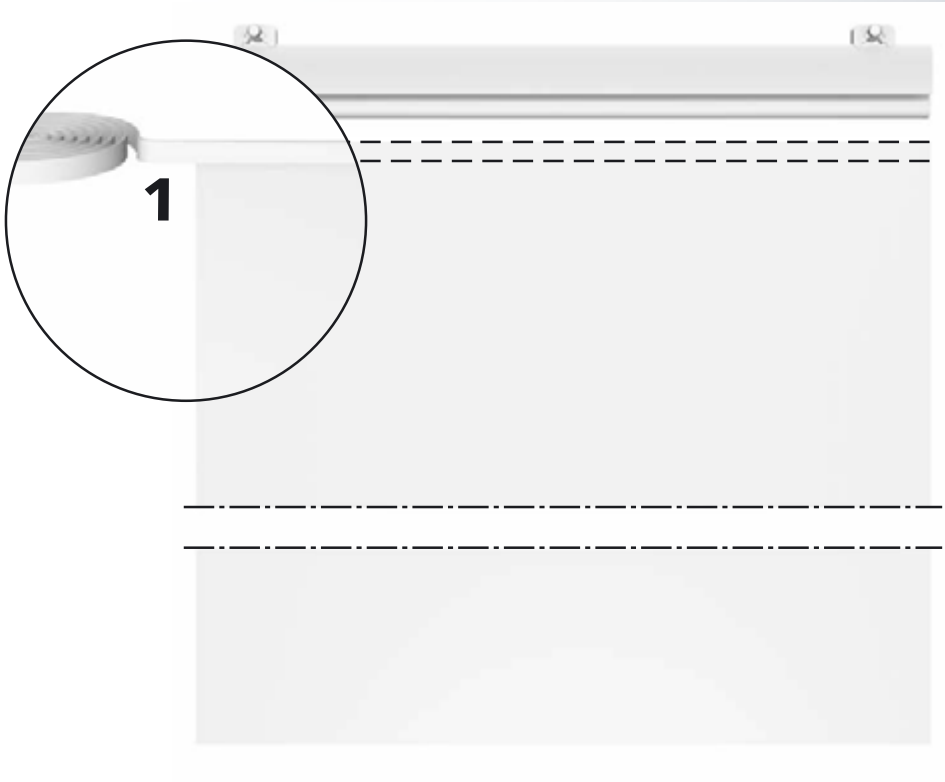

Control rod aesthetic

4000319 1,25 m  
4000320 1,25 m  
4000327 1,25 m

stainless steel (real)  
black powder coated  
white powder coated

5 pcs.  
5 pcs.  
5 pcs.

Inside (room)

Outside (window)

Wall bracket

Velcro panel rail

Runner without eye

Runner with eye

T-stop

L-stop type 2

L-stop type 1

Velcro panel rail endcap

L-stop type 1 and runner in combination with panel rail for self adhesive strips