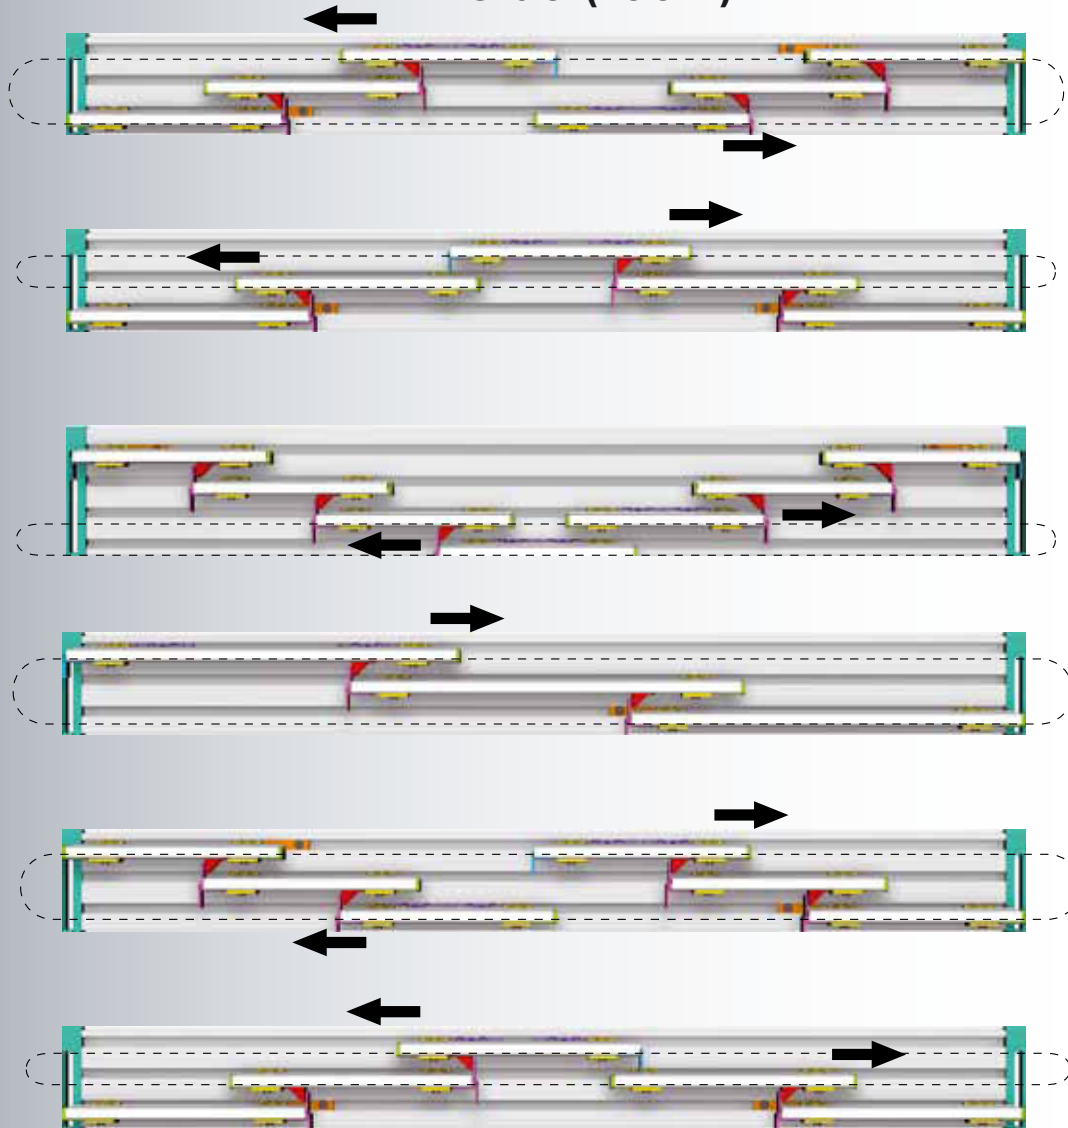

Control rod aesthetic

4000319 1,25 m  
4000320 1,25 m  
4000327 1,25 m

stainless steel (real)  
black powder coated  
white powder coated

5 pcs.  
5 pcs.  
5 pcs.

Inside (room)

Outside (window)

Wall bracket

Velcro panel rail

Runner without eye

Runner with eye

T-stop

L-stop type 2

L-stop type 1

Velcro panel rail endcap

L-stop type 1 and runner in combination with panel rail for self adhesive strips

T-stop and runner in combination with panel rail for self adhesive strips

L-stop type 2 and runner in combination with panel rail for self adhesive strips

Endcap in combination with panel rail for self adhesive strips