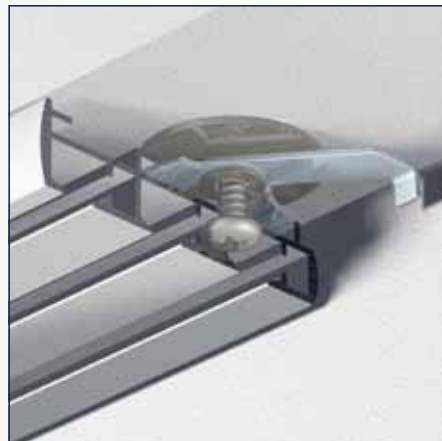

Endcap

Rail connector

Ceiling click bracket (weight  $\leq$  5 kg/bracket)

Ceiling bracket

Panel rail 2 track

<b>No</b>			
2650096	6 m	white	10 pcs.
2650082	6 m	anodised	10 pcs.

Panel rail 3 track

<b>No</b>			
2650097	6 m	white	10 pcs.
2650068	6 m	anodised	10 pcs.

Endcap 2/3/4/5 track (left and right)

<b>No</b>			
2650100	-	white	25 pair
2650101	-	grey	25 pair
2650126	-	transparent	25 pair

Velcro panel rail premium

<b>No</b>			
2650024	6 m	white	20 pcs.
2650025	6 m	anodised	20 pcs.