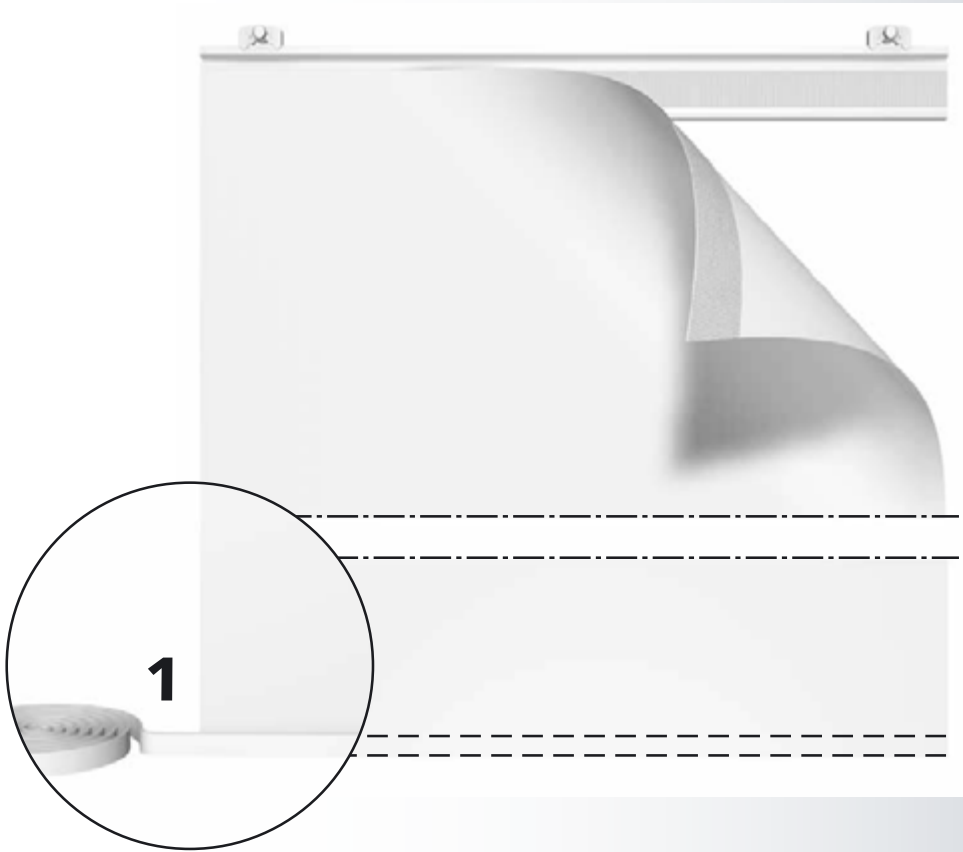

Control rod aesthetic

4000319 1,25 m  
4000320 1,25 m  
4000327 1,25 m

stainless steel (real)  
black powder coated  
white powder coated

5 pcs.  
5 pcs.  
5 pcs.

Inside (room)

Outside (window)

Wall bracket

Velcro panel rail

Runner without eye

Runner with eye

T-stop

L-stop type 2

L-stop type 1

Velcro panel rail endcap

L-stop type 1 and runner in combination with panel rail for self adhesive strips