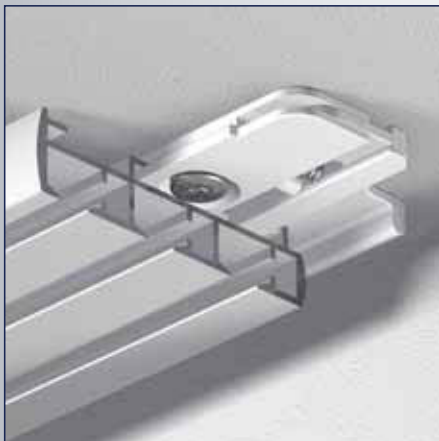

Endcap

Rail connector

Ceiling click bracket (weight  $\leq$  5 kg/bracket)

Ceiling bracket

Panel rail 2 track

<b>No</b>			
2650096	6 m	white	10 pcs.
2650082	6 m	anodised	10 pcs.

Panel rail 3 track

<b>No</b>			
2650097	6 m	white	10 pcs.
2650068	6 m	anodised	10 pcs.