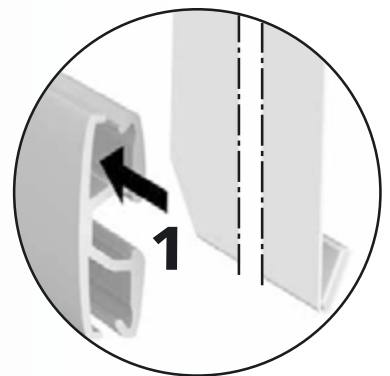

Control rod aesthetic

4000319 1,25 m  
4000320 1,25 m  
4000327 1,25 m

stainless steel (real)  
black powder coated  
white powder coated

5 pcs.  
5 pcs.  
5 pcs.

Inside (room)

Outside (window)

Wall bracket

Velcro panel rail

Runner without eye

Runner with eye

T-stop

L-stop type 2

L-stop type 1

Velcro panel rail endcap

L-stop type 1 and runner in combination with panel rail for self adhesive strips