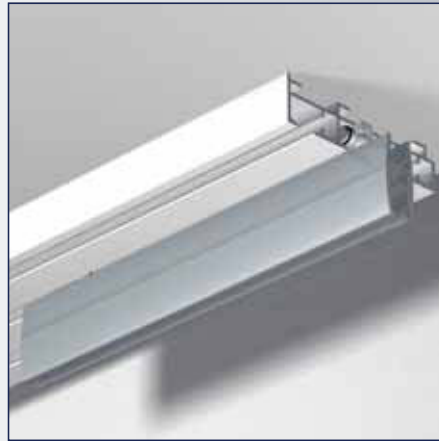

Velcro panel rail

Runner without eye

Runner with eye

T-stop

L-stop type 2

L-stop type 1

Velcro panel rail endcap

L-stop type 1 and runner in combination with panel rail for self adhesive strips

T-stop and runner in combination with panel rail for self adhesive strips

L-stop type 2 and runner in combination with panel rail for self adhesive strips

Endcap in combination with panel rail for self adhesive strips

Runner for Bottom/Top profile with self adhesive strips

Panel rail with Bottom/Top profile for self adhesive strips

Endcap for bottomweight

 **THOMAS REGOUT B.V.**  
A REGOUT GROUP COMPANY

Industrieweg 40, 6219 NR Maastricht  
P.O. Box 4306, 6202 VA Maastricht  
The Netherlands  
T +31 43 351 66 66  
F +31 43 351 66 98  
e-mail: [rail@tregout.nl](mailto:rail@tregout.nl)