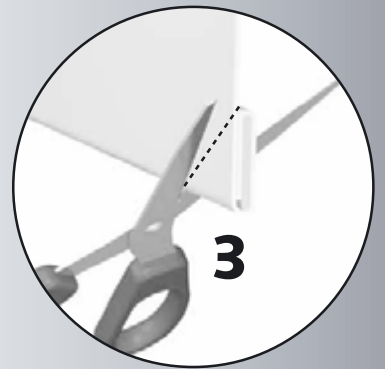

Control rod aesthetic

4000319 1,25 m  
4000320 1,25 m  
4000327 1,25 m

stainless steel (real)  
black powder coated  
white powder coated

5 pcs.  
5 pcs.  
5 pcs.

Inside (room)

Outside (window)

Wall bracket

Velcro panel rail

Runner without eye

Runner with eye

T-stop

L-stop type 2

L-stop type 1

Velcro panel rail endcap

L-stop type 1 and runner in combination with panel rail for self adhesive strips