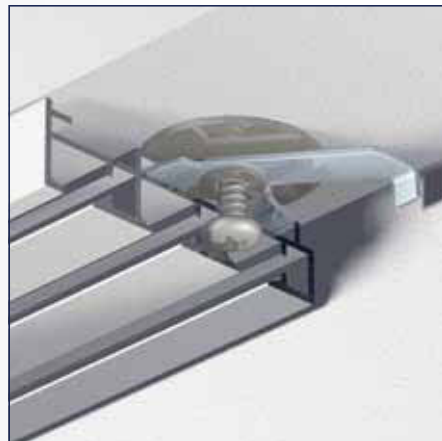

Endcap

Rail connector

Ceiling click bracket (weight ≤ 5 kg/bracket)

Ceiling bracket

Panel rail 2 track

No	Length	Finish	Quantity
2650000	6 m	white	10 pcs.
2650001	6 m	anodised	10 pcs.

Panel rail 3 track

No	Length	Finish	Quantity
2650007	6 m	white	10 pcs.
2650008	6 m	anodised	10 pcs.