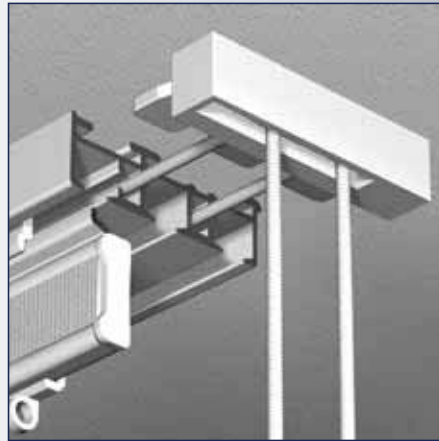

Velcro panel rail

Runner without eye

Runner with eye

T-stop

L-stop type 2

L-stop type 1

Velcro panel rail endcap

L-stop type 1 and runner in combination with panel rail for self adhesive strips

T-stop and runner in combination with panel rail for self adhesive strips

L-stop type 2 and runner in combination with panel rail for self adhesive strips

Endcap in combination with panel rail for self adhesive strips

Runner for Bottom/Top profile with self adhesive strips

Panel rail with Bottom/Top profile for self adhesive strips

Endcap for bottomweight

Corded system

Cord guide

 **THOMAS REGOUT B.V.**
A REGOUT GROUP COMPANY