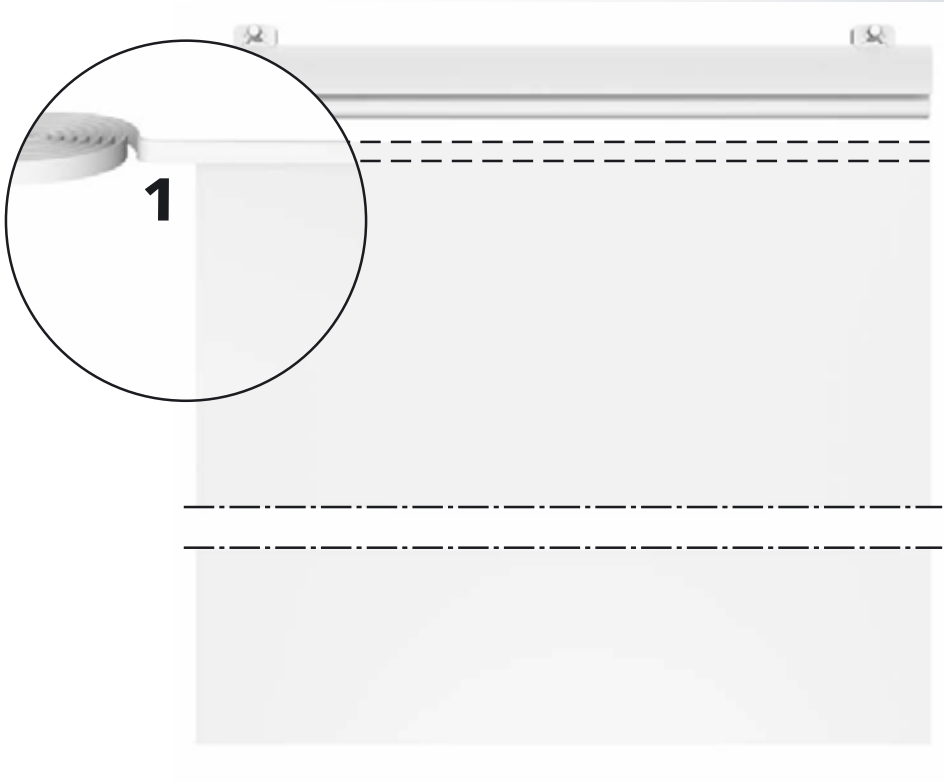

Control rod aesthetic

No

4000319 1,25 m
4000320 1,25 m
4000327 1,25 m

stainless steel (real)
black powder coated
white powder coated

5 pcs.
5 pcs.
5 pcs.

Inside (room)

Outside (window)

Wall bracket

Velcro panel rail

Runner without eye

Runner with eye

T-stop

L-stop type 2

L-stop type 1

Velcro panel rail endcap

L-stop type 1 and runner in combination with panel rail for self adhesive strips