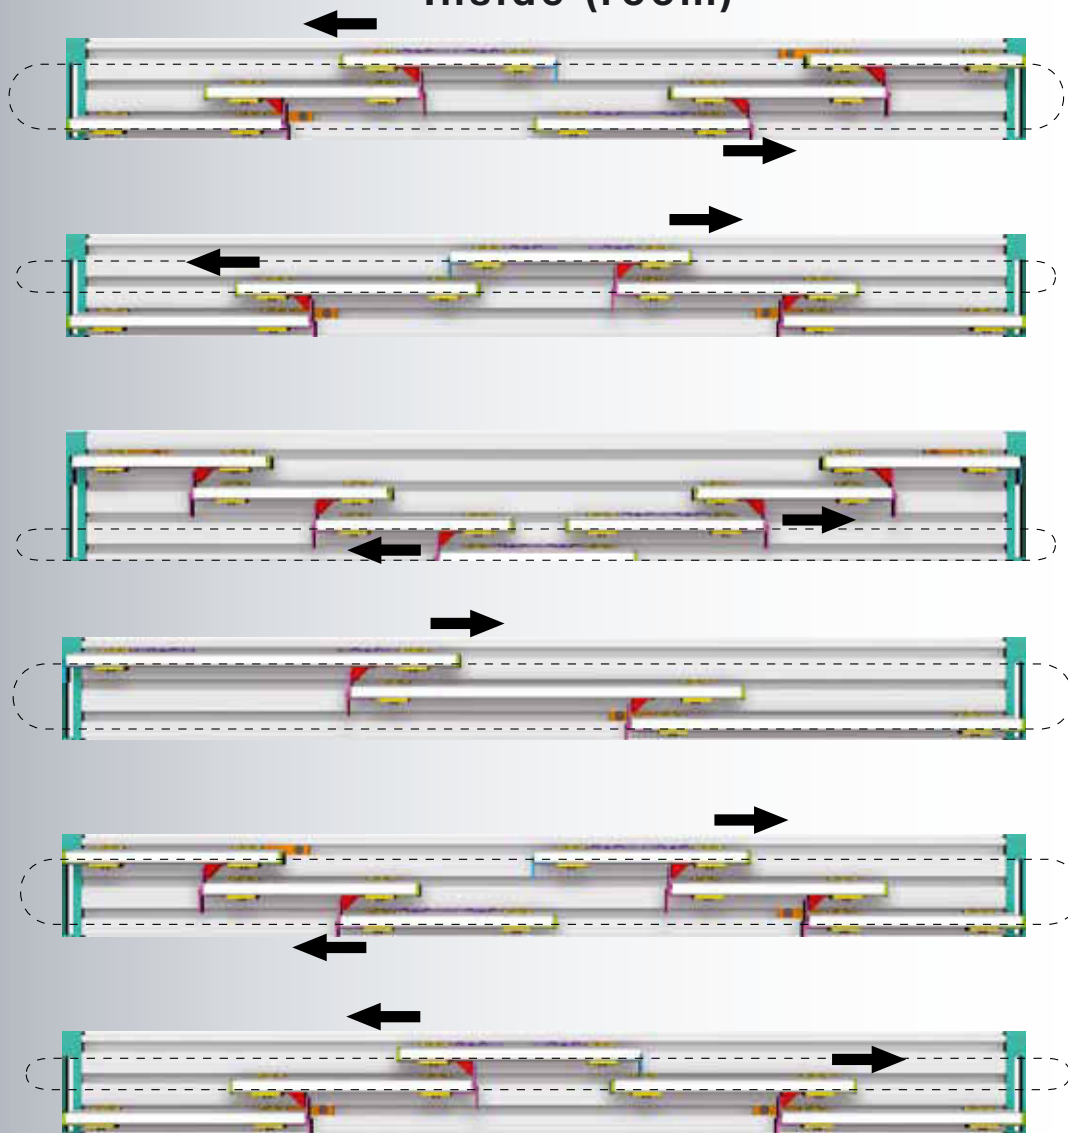

Control rod aesthetic

No

4000319 1,25 m
4000320 1,25 m
4000327 1,25 m

stainless steel (real)
black powder coated
white powder coated

5 pcs.
5 pcs.
5 pcs.

Inside (room)

Outside (window)

Wall bracket

Velcro panel rail

Runner without eye

Runner with eye

T-stop

L-stop type 2

L-stop type 1

Velcro panel rail endcap

L-stop type 1 and runner in combination with panel rail for self adhesive strips

T-stop and runner in combination with panel rail for self adhesive strips

L-stop type 2 and runner in combination with panel rail for self adhesive strips

Endcap in combination with panel rail for self adhesive strips

Runner for Bottom/Top profile with self adhesive strips

Panel rail with Bottom/Top profile for self adhesive strips

Endcap for bottomweight

Corded system

Cord guide

 **THOMAS REGOUT B.V.**
A REGOUT GROUP COMPANY