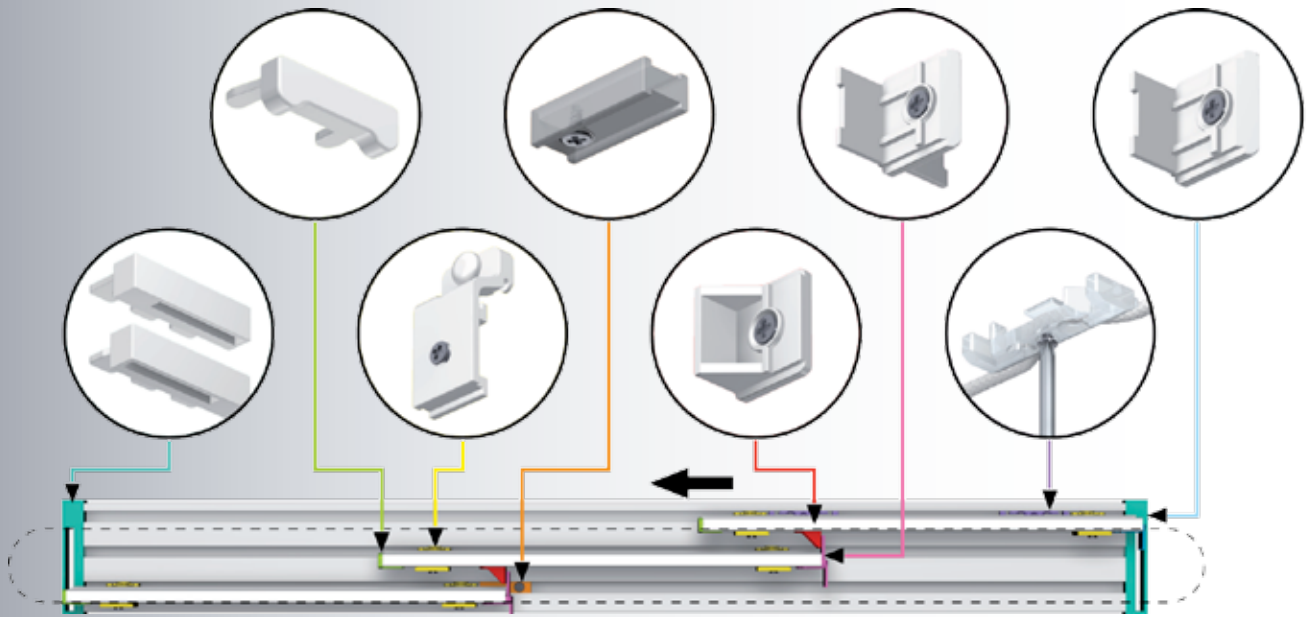

Control rod aesthetic

No

4000319 1,25 m
4000320 1,25 m
4000327 1,25 m

stainless steel (real)
black powder coated
white powder coated

5 pcs.
5 pcs.
5 pcs.

Inside (room)

Outside (window)

Wall bracket

Velcro panel rail

Runner without eye

Runner with eye

T-stop

L-stop type 2

L-stop type 1

Velcro panel rail endcap

L-stop type 1 and runner in combination with panel rail for self adhesive strips

T-stop and runner in combination with panel rail for self adhesive strips

L-stop type 2 and runner in combination with panel rail for self adhesive strips

Endcap in combination with panel rail for self adhesive strips

Runner for Bottom/Top profile with self adhesive strips

Panel rail with Bottom/Top profile for self adhesive strips

Endcap for bottomweight

Corded system

Cord guide

 **THOMAS REGOUT B.V.**
A REGOUT GROUP COMPANY