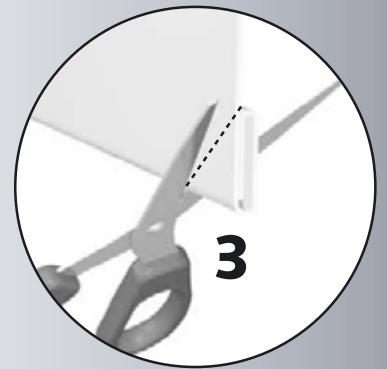

Control rod aesthetic

No

4000319 1,25 m
4000320 1,25 m
4000327 1,25 m

stainless steel (real)
black powder coated
white powder coated

5 pcs.
5 pcs.
5 pcs.

Inside (room)

Outside (window)

Wall bracket

Velcro panel rail

Runner without eye

Runner with eye

T-stop

L-stop type 2

L-stop type 1

Velcro panel rail endcap

L-stop type 1 and runner in combination with panel rail for self adhesive strips