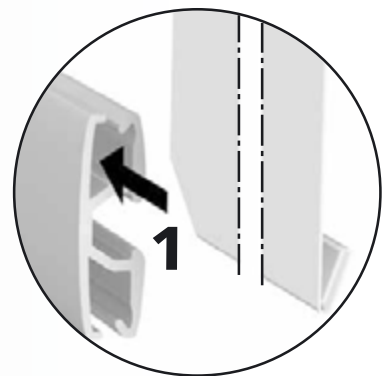

Control rod aesthetic

No

4000319 1,25 m
4000320 1,25 m
4000327 1,25 m

stainless steel (real)
black powder coated
white powder coated

5 pcs.
5 pcs.
5 pcs.

Inside (room)

Outside (window)

Wall bracket

Velcro panel rail

Runner without eye

Runner with eye

T-stop

L-stop type 2

L-stop type 1

Velcro panel rail endcap

L-stop type 1 and runner in combination with panel rail for self adhesive strips