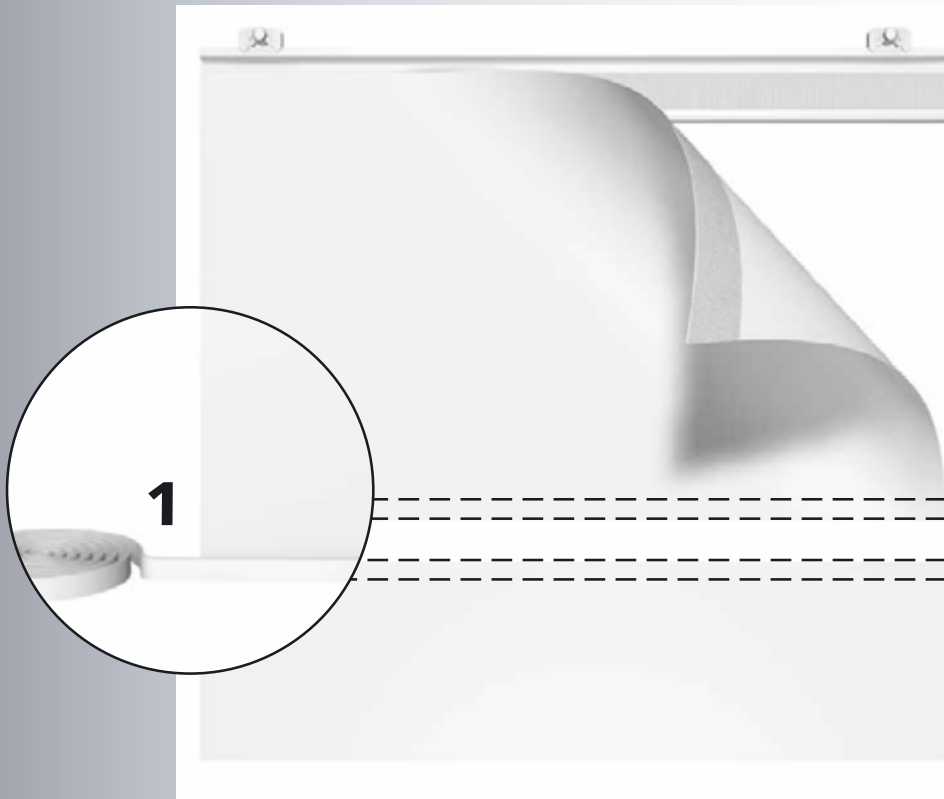

Control rod aesthetic

No

4000319 1,25 m
4000320 1,25 m
4000327 1,25 m

stainless steel (real)
black powder coated
white powder coated

5 pcs.
5 pcs.
5 pcs.

Inside (room)

Outside (window)

Wall bracket

Velcro panel rail

Runner without eye

Runner with eye

T-stop

L-stop type 2

L-stop type 1

Velcro panel rail endcap

L-stop type 1 and runner in combination with panel rail for self adhesive strips