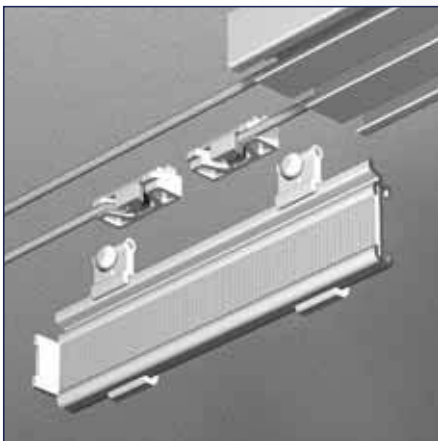

Velcro panel rail

Runner without eye

Runner with eye

T-stop

L-stop type 2

L-stop type 1

Velcro panel rail endcap

L-stop type 1 and runner in combination with panel rail for self adhesive strips

T-stop and runner in combination with panel rail for self adhesive strips

L-stop type 2 and runner in combination with panel rail for self adhesive strips

Endcap in combination with panel rail for self adhesive strips

Runner for Bottom/Top profile with self adhesive strips

Panel rail with Bottom/Top profile for self adhesive strips

Endcap for bottomweight

Corded system

Cord guide

 **THOMAS REGOUT B.V.**
A REGOUT GROUP COMPANY