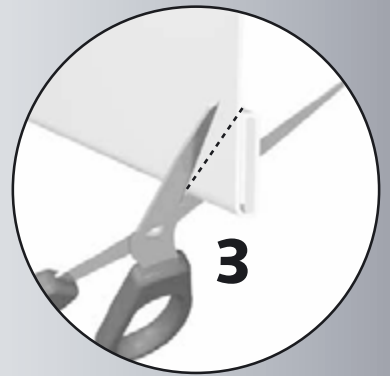

Control rod aesthetic

No

4000319 1,25 m
4000320 1,25 m
4000327 1,25 m

stainless steel (real)
black powder coated
white powder coated

5 pcs.
5 pcs.
5 pcs.

Inside (room)

Outside (window)

Wall bracket

Velcro panel rail

Runner without eye

Runner with eye

T-stop

L-stop type 2

L-stop type 1

Velcro panel rail endcap

L-stop type 1 and runner in combination with panel rail for self adhesive strips