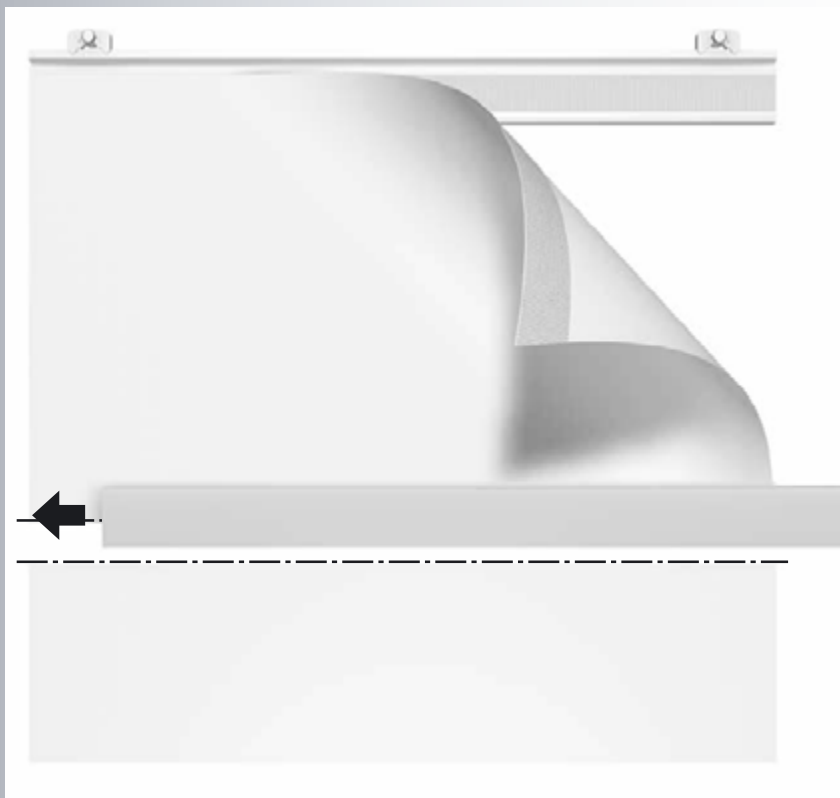

Control rod aesthetic

No

4000319 1,25 m
4000320 1,25 m
4000327 1,25 m

stainless steel (real)
black powder coated
white powder coated

5 pcs.
5 pcs.
5 pcs.

Inside (room)

Outside (window)

Wall bracket

Velcro panel rail

Runner without eye

Runner with eye

T-stop

L-stop type 2

L-stop type 1

Velcro panel rail endcap

L-stop type 1 and runner in combination with panel rail for self adhesive strips