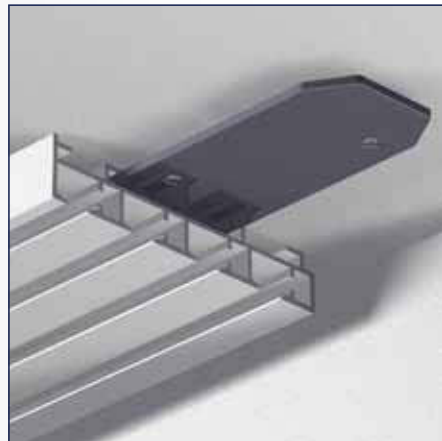

Endcap

Rail connector

Ceiling click bracket (weight ≤ 5 kg/bracket)

Ceiling bracket

Panel rail 2 track

No	Length	Finish	Quantity
2650000	6 m	white	10 pcs.
2650001	6 m	anodised	10 pcs.

Panel rail 3 track

No	Length	Finish	Quantity
2650007	6 m	white	10 pcs.
2650008	6 m	anodised	10 pcs.