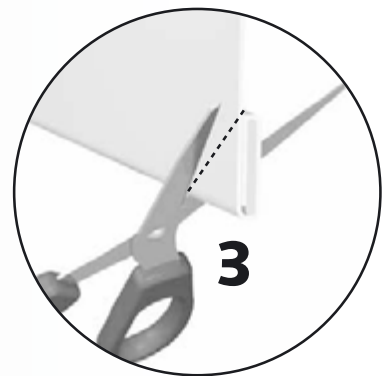

Control rod aesthetic

No

4000319 1,25 m
4000320 1,25 m
4000327 1,25 m

stainless steel (real)
black powder coated
white powder coated

5 pcs.
5 pcs.
5 pcs.

Inside (room)

Outside (window)

Wall bracket

Velcro panel rail

Runner without eye

Runner with eye

T-stop

L-stop type 2

L-stop type 1

Velcro panel rail endcap

L-stop type 1 and runner in combination with panel rail for self adhesive strips