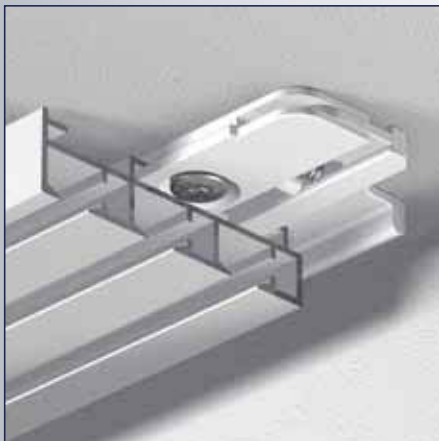

Endcap

Rail connector

Ceiling click bracket (weight ≤ 5 kg/bracket)

Ceiling bracket

Panel rail 2 track

No	Length	Finish	Quantity
2650000	6 m	white	10 pcs.
2650001	6 m	anodised	10 pcs.

Panel rail 3 track

No	Length	Finish	Quantity
2650007	6 m	white	10 pcs.
2650008	6 m	anodised	10 pcs.