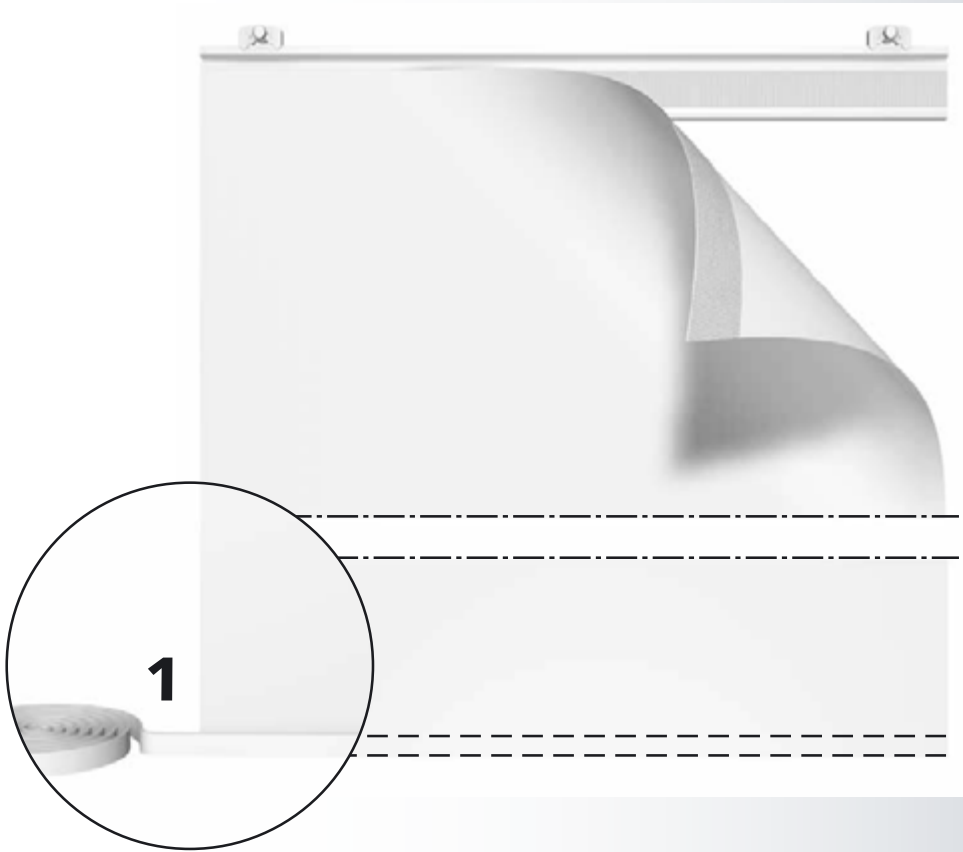

Control rod aesthetic

No

4000319 1,25 m
4000320 1,25 m
4000327 1,25 m

stainless steel (real)
black powder coated
white powder coated

5 pcs.
5 pcs.
5 pcs.

Inside (room)

Outside (window)

Wall bracket

Velcro panel rail

Runner without eye

Runner with eye

T-stop

L-stop type 2

L-stop type 1

Velcro panel rail endcap

L-stop type 1 and runner in combination with panel rail for self adhesive strips