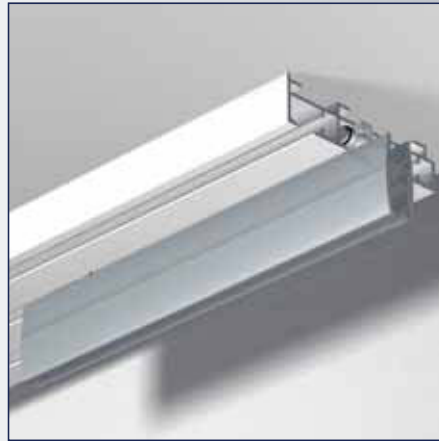

Velcro panel rail

Runner without eye

Runner with eye

T-stop

L-stop type 2

L-stop type 1

Velcro panel rail endcap

L-stop type 1 and runner in combination with panel rail for self adhesive strips

T-stop and runner in combination with panel rail for self adhesive strips

L-stop type 2 and runner in combination with panel rail for self adhesive strips

Endcap in combination with panel rail for self adhesive strips

Runner for Bottom/Top profile with self adhesive strips

Panel rail with Bottom/Top profile for self adhesive strips

Endcap for bottomweight

Corded system

Cord guide

 **THOMAS REGOUT B.V.**
A REGOUT GROUP COMPANY