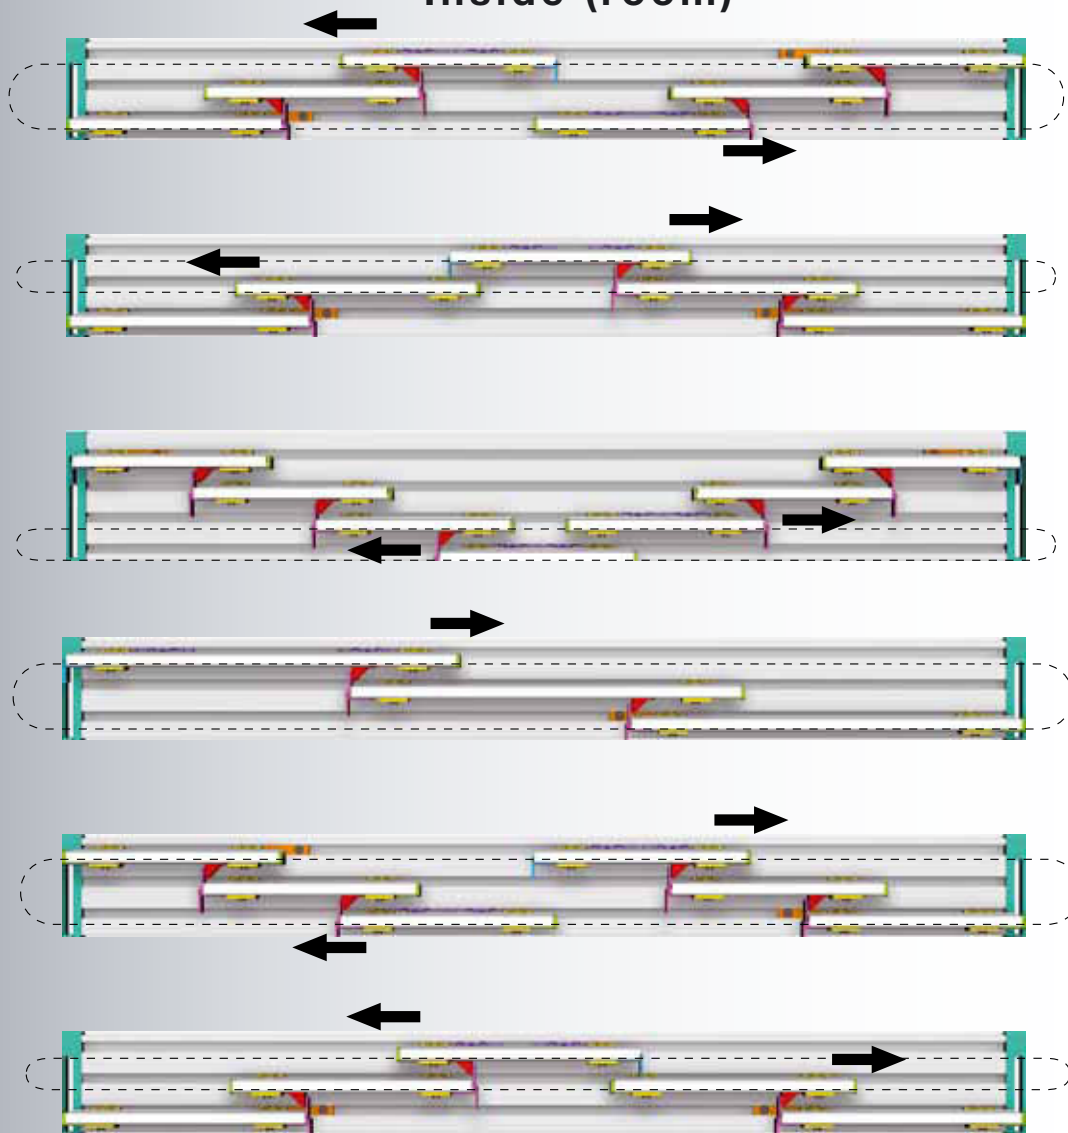

4000315

1,50 m

shiny chrome

5 pcs.

Control rod aesthetic

No

4000319 1,25 m

stainless steel (real)

Outside (window)

Endstop with endcap incl. screw cover plate.

Wall bracket

Velcro panel rail

Runner without eye

Runner with eye

T-stop

L-stop type 2

L-stop type 1

Velcro panel rail endcap

L-stop type 1 and runner in combination with panel rail for self adhesive strips

T-stop and runner in combination with panel rail for self adhesive strips

L-stop type 2 and runner in combination with panel rail for self adhesive strips

Endcap in combination with panel rail for self adhesive strips

Runner for Bottom/Top profile with self adhesive strips

Panel rail with Bottom/Top profile for self adhesive strips

Endcap for bottomweight

Connector