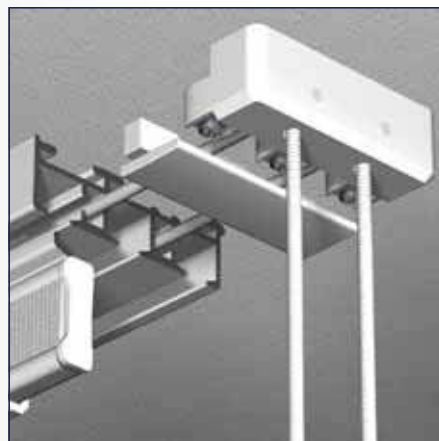

 **DRAFT**

toevoegen versienummer: v2.0

Ceiling bracket

Ceiling click bracket

Cord guide

Corded system

Panel rail 2 track

No	Length	Finish	Quantity
2690000	6 m	white	10 pcs.
2690002	6 m	anodised	10 pcs.
2690003	6 m	bronze brushed	10 pcs.