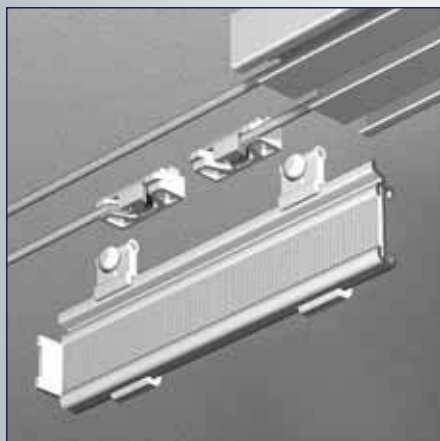

 **DRAFT**

toevoegen versienummer: v2.0

Ceiling bracket

Ceiling click bracket

Cord guide

Corded system

Panel rail 2 track

No	Length	Finish	Quantity
2690000	6 m	white	10 pcs.
2690002	6 m	anodised	10 pcs.
2690003	6 m	bronze brushed	10 pcs.