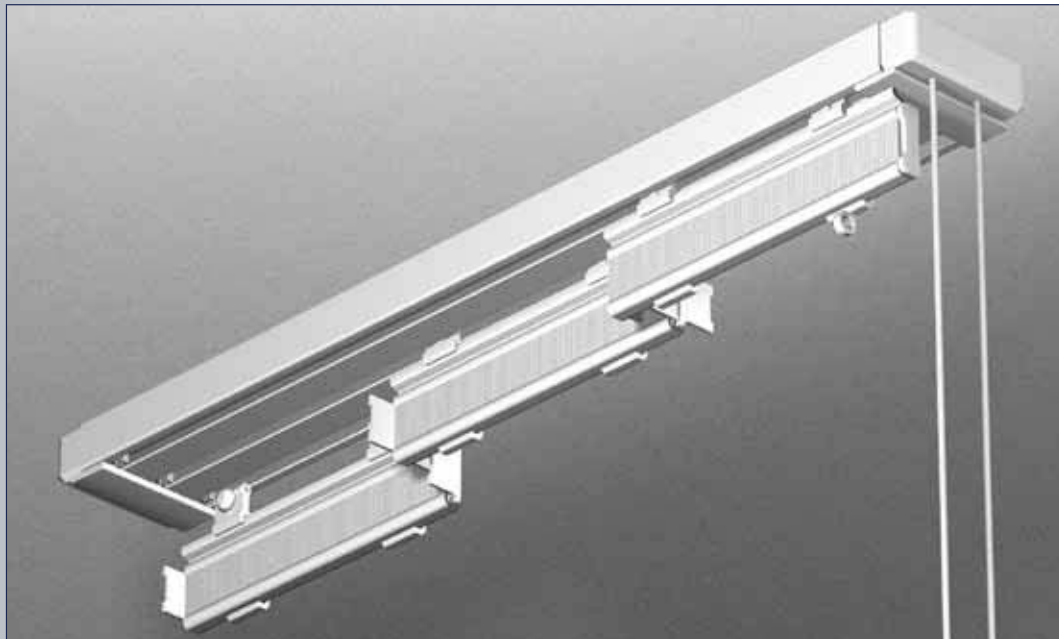

 **DRAFT**

toevoegen versienummer: v2.0

Ceiling bracket

Ceiling click bracket

Cord guide

Corded system

Panel rail 2 track

No	Length	Finish	Quantity
2690000	6 m	white	10 pcs.
2690002	6 m	anodised	10 pcs.
2690003	6 m	bronze brushed	10 pcs.