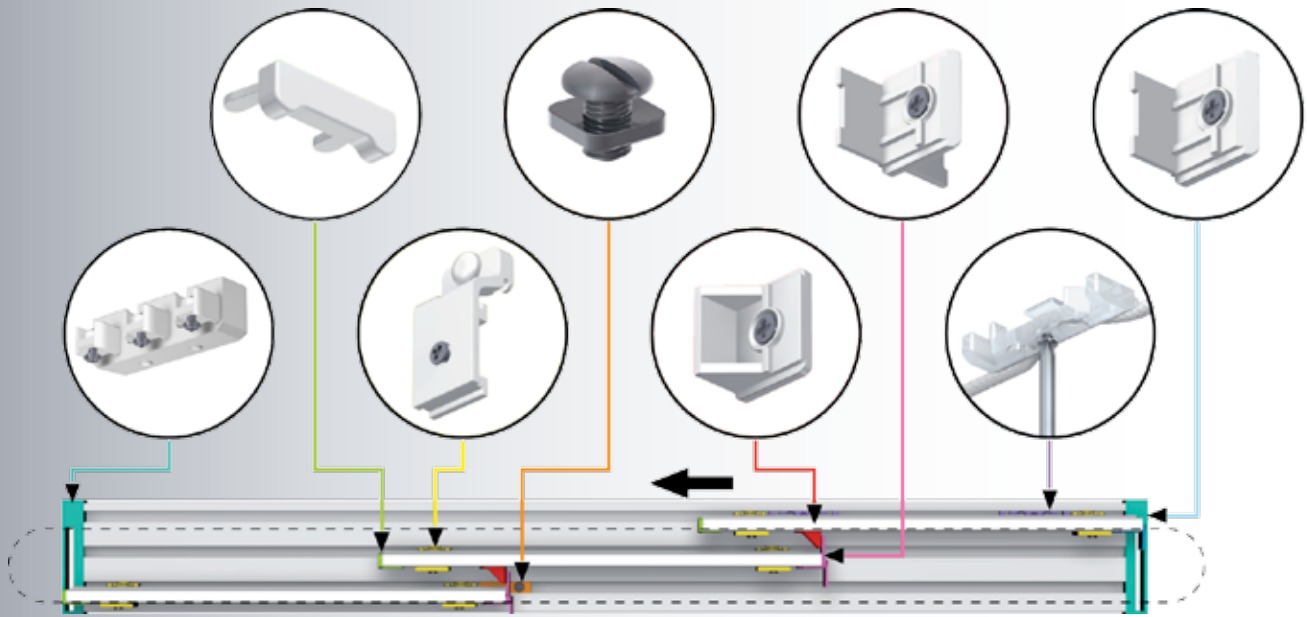

Inside (room)

Outside (window)