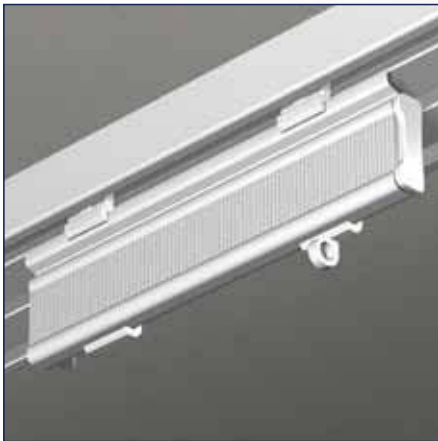

Outside (window)

Endstop with endcap incl. screw cover plate.

Wall bracket

Velcro panel rail

Runner without eye

Runner with eye

T-stop

L-stop type 2