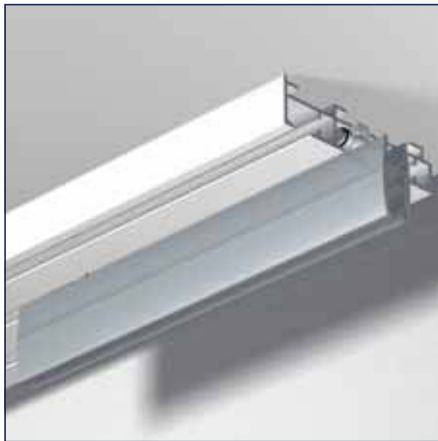

Outside (window)

Endstop with endcap incl. screw cover plate.

Wall bracket

Velcro panel rail

Runner without eye

Runner with eye

T-stop

L-stop type 2

L-stop type 1

Velcro panel rail endcap

L-stop type 1 and runner in combination with panel rail for self adhesive strips

T-stop and runner in combination with panel rail for self adhesive strips

L-stop type 2 and runner in combination with panel rail for self adhesive strips

Endcap in combination with panel rail for self adhesive strips

Runner for Bottom/Top profile with self adhesive strips

Panel rail with Bottom/Top profile for self adhesive strips

Endcap for bottomweight

Connector