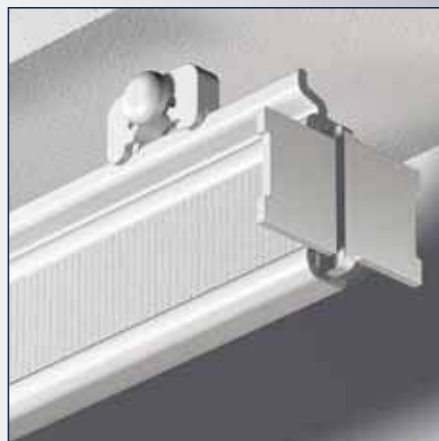

Outside (window)

Endstop with endcap incl. screw cover plate.

Wall bracket

Velcro panel rail

Runner without eye

Runner with eye

T-stop

L-stop type 2

L-stop type 1

Velcro panel rail endcap

L-stop type 1 and runner in combination with panel rail for self adhesive strips

T-stop and runner in combination with panel rail for self adhesive strips

L-stop type 2 and runner in combination with panel rail for self adhesive strips