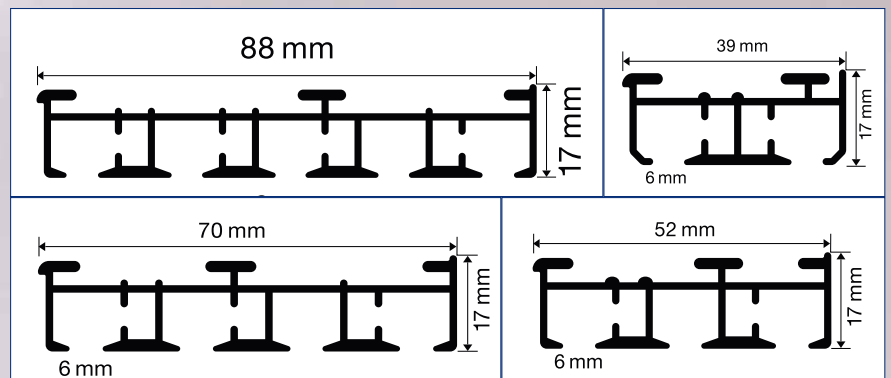

 **DRAFT**

toevoegen versienummer: v2.0

Ceiling bracket

Ceiling click bracket

Cord guide

Corded system

Panel rail 2 track

No	Length	Finish	Quantity
2690000	6 m	white	10 pcs.
2690002	6 m	anodised	10 pcs.
2690003	6 m	bronze brushed	10 pcs.

Panel rail 3 track

No	Length	Finish	Quantity
2690005	6 m	white	5 pcs.
2690007	6 m	anodised	5 pcs.
2690008	6 m	bronze brushed	5 pcs.

Panel rail 4 track

No	Length	Finish	Quantity
2690196	4 m	white	5 pcs.
2690010	6 m	white	5 pcs.
2690012	6 m	anodised	5 pcs.
2690013	6 m	bronze brushed	5 pcs.

Panel rail 5 track

No	Length	Finish	Quantity
2690018	4 m	white	5 pcs.
2690014	6 m	white	5 pcs.
2690016	6 m	anodised	5 pcs.
2690017	6 m	bronze brushed	5 pcs.

Endcap 2 track (incl. screw cover plate)

No	Length	Finish	Quantity
2690047	-	white	100 pcs.
2690048	-	grey	100 pcs.
2690049	-	bronze	100 pcs.