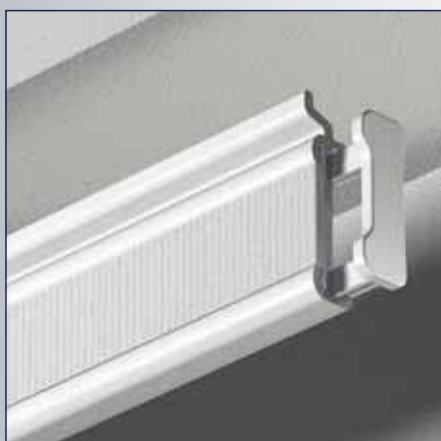

Outside (window)

Endstop with endcap incl. screw cover plate.

Wall bracket

Velcro panel rail

Runner without eye

Runner with eye

T-stop

L-stop type 2

L-stop type 1

Velcro panel rail endcap

L-stop type 1 and runner in combination with panel rail for self adhesive strips

T-stop and runner in combination with panel rail for self adhesive strips

L-stop type 2 and runner in combination with panel rail for self adhesive strips

Endcap in combination with panel rail for self adhesive strips

Runner for Bottom/Top profile with self adhesive strips

Panel rail with Bottom/Top profile for self adhesive strips

Endcap for bottomweight

Connector