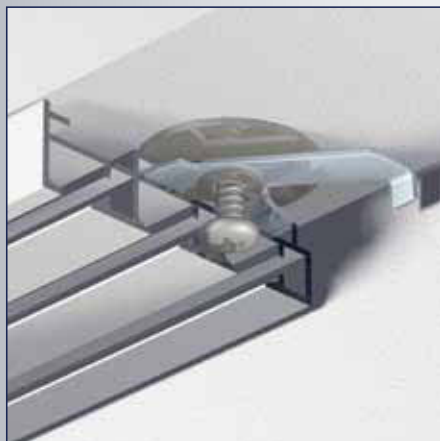

 **DRAFT**

toevoegen versienummer: v2.0

Ceiling bracket

Ceiling click bracket

Cord guide

Corded system

Panel rail 2 track

No	Length	Finish	Quantity
2690000	6 m	white	10 pcs.
2690002	6 m	anodised	10 pcs.
2690003	6 m	bronze brushed	10 pcs.