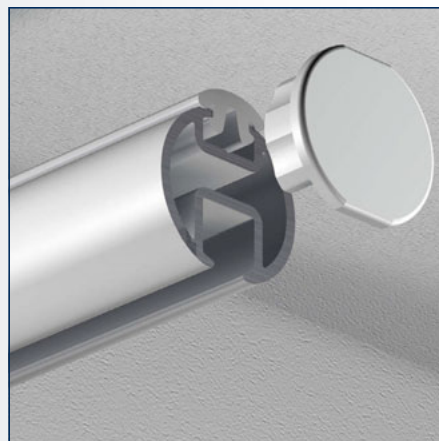

Glider

Runner with hook

Glider with stainless steel hook

Endcap

Curtain rail

No

2680054	5 m	white	10 pcs.
2680053	5 m	anodised	10 pcs.
2680090	6 m	white	10 pcs.
2680089	6 m	anodised	10 pcs.
2680130	6 m	black	10 pcs.
2680095	6 m	stainless steel effect	10 pcs.
2680055	7 m	white	10 pcs.
2680056	7 m	anodised	10 pcs.
2680091	7 m	bronze	10 pcs.

Runner with hook

No

2680002	6 mm	white	100 pcs.
---------	------	-------	----------

Runner with closed eye

No

2680003	6 mm	white	100 pcs.
---------	------	-------	----------

Runner with hook (small runner)

No