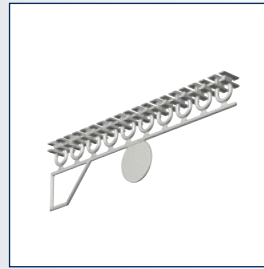

2680108	6 mm	white	100 pcs.
---------	------	-------	----------

Runner with closed eye (small runner)

No

2680109	6 mm	white	100 pcs.
---------	------	-------	----------

Glider with stainless steel hook

No

2680007	6 mm	white	100 pcs.
---------	------	-------	----------

Glider without stainless steel hook

No

2680132	6 mm	white	100 pcs.
---------	------	-------	----------

Gliders on bar

No

2420010	6 mm	white	500 pcs.
---------	------	-------	----------

Gliders on bar

No			
2420011	6 mm	white	500 pcs.

Gliders on bar (turn/click)

No			
2420006	6 mm	white	500 pcs.

Endstop

No			
2680016	-	galvanised	100 pcs.

Endstop

No			
2420012	6 mm	white	100 pcs.
2420014	6 mm	grey	100 pcs.
2420013	6 mm	black	100 pcs.

Endcap