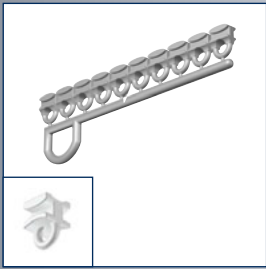

Glider

Runner with hook

Glider with stainless steel hook

Endcap

Curtain rail

No

2680054	5 m	white	10 pcs.
2680053	5 m	anodised	10 pcs.
2680090	6 m	white	10 pcs.
2680089	6 m	anodised	10 pcs.
2680130	6 m	black	10 pcs.
2680095	6 m	stainless steel effect	10 pcs.
2680055	7 m	white	10 pcs.
2680056	7 m	anodised	10 pcs.
2680091	7 m	bronze	10 pcs.

2680108	6 mm	white	100 pcs.
---------	------	-------	----------

Runner with closed eye (small runner)

No

2680109	6 mm	white	100 pcs.
---------	------	-------	----------

Glider with stainless steel hook

No

2680007	6 mm	white	100 pcs.
---------	------	-------	----------

Glider without stainless steel hook

No

2680132	6 mm	white	100 pcs.
---------	------	-------	----------

Gliders on bar

No

2420010	6 mm	white	500 pcs.
---------	------	-------	----------

Gliders on bar

No			
2420011	6 mm	white	500 pcs.

Gliders on bar (turn/click)

No			
2420006	6 mm	white	500 pcs.

Endstop

No			
2680016	-	galvanised	100 pcs.

Endstop

No			
2420012	6 mm	white	100 pcs.
2420014	6 mm	grey	100 pcs.
2420013	6 mm	black	100 pcs.

Endcap