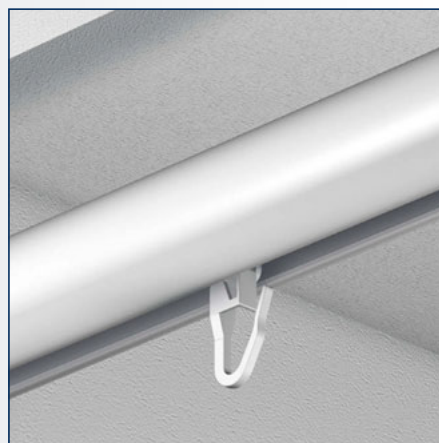

Glider

Runner with hook

Glider with stainless steel hook

Endcap

Curtain rail

No

2680054	5 m	white	10 pcs.
2680053	5 m	anodised	10 pcs.
2680090	6 m	white	10 pcs.
2680089	6 m	anodised	10 pcs.
2680130	6 m	black	10 pcs.
2680095	6 m	stainless steel effect	10 pcs.
2680055	7 m	white	10 pcs.
2680056	7 m	anodised	10 pcs.
2680091	7 m	bronze	10 pcs.