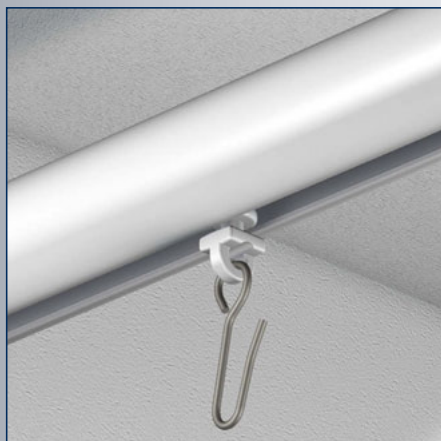

Glider

Runner with hook

Glider with stainless steel hook

Endcap

Curtain rail

No

2680054	5 m	white	10 pcs.
2680053	5 m	anodised	10 pcs.
2680090	6 m	white	10 pcs.
2680089	6 m	anodised	10 pcs.
2680130	6 m	black	10 pcs.
2680095	6 m	stainless steel effect	10 pcs.
2680055	7 m	white	10 pcs.
2680056	7 m	anodised	10 pcs.
2680091	7 m	bronze	10 pcs.