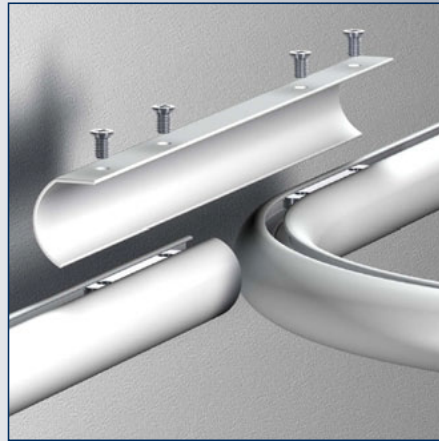

T - and double joint connector

No			
2680022	-	white	10 pcs.
2680025	-	zinc	10 pcs.

Dust cover strip

No			
2680023	147 m	white	1 pc.
2680024	147 m	grey	1 pc.

Curtain holdback with backplate

No			
4000002	-	white	10 pcs.
4000003	-	anodised	10 pcs.

Tools

No		
2680047	Bending table (without bending block)	1 pc.
2680048	Bending block	1 set
2680126	Fillers for bendingtool	1 set

Endstop

Connection bridge

T-connector

Double joint connector

T-joint connector

Dust cover strip

Recess bracket

Suspension ceiling hanger

Suspension ceiling hanger set

Ceiling bracket

T-wall bracket

Wall bracket