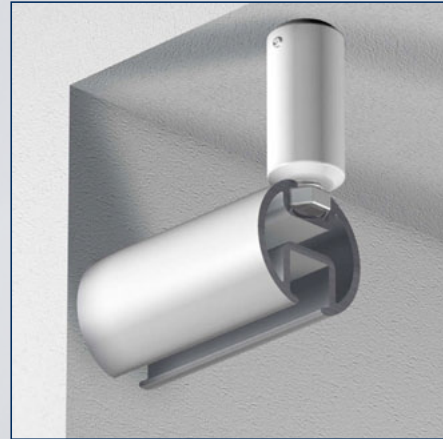

T - and double joint connector

No			
2680022	-	white	10 pcs.
2680025	-	zinc	10 pcs.

Dust cover strip

No			
2680023	147 m	white	1 pc.
2680024	147 m	grey	1 pc.

Curtain holdback with backplate

No			
4000002	-	white	10 pcs.
4000003	-	anodised	10 pcs.

Tools

No		
2680047	Bending table (without bending block)	1 pc.
2680048	Bending block	1 set
2680126	Fillers for bendingtool	1 set

Endstop

Connection bridge

T-connector

Double joint connector

T-joint connector

Dust cover strip

Recess bracket

Suspension ceiling hanger

Suspension ceiling hanger set

Ceiling bracket

T-wall bracket

Wall bracket