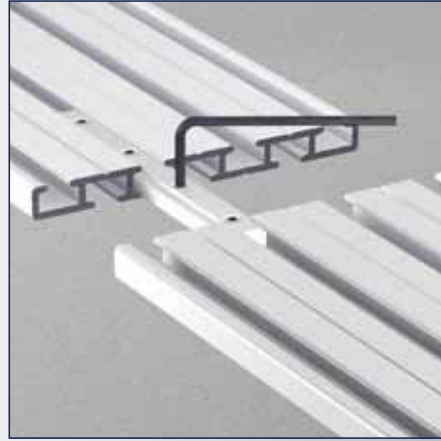

Glider

Glider

Endstop

Endcap

Curtain rail reversible 3 and 4 track (Slim Line)

No			
2670104 2670094	4 m 6 m	white white	5 pcs. 5 pcs.

Gliders on bar

No			
2420010	6 mm	white	500 pcs.

Corner connector

No			
2670047	-	zinc	50 pcs.

Ceiling fixation with screw

Ceiling bracket

Corner connector

Connector

 **THOMAS REGOUT B.V.**  
A REGOUT GROUP COMPANY

Industrieweg 40, 6219 NR Maastricht  
P.O. Box 4306, 6202 VA Maastricht  
The Netherlands  
T +31 43 351 66 66  
F +31 43 351 66 98  
e-mail: [rail@tregout.nl](mailto:rail@tregout.nl)