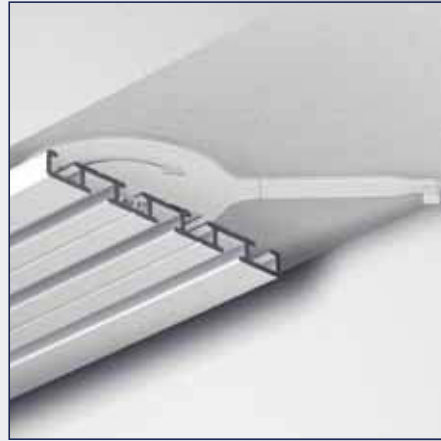

Glider

Glider

Endstop

Endcap

Curtain rail reversible 3 and 4 track (Slim Line)

No			
2670104 2670094	4 m 6 m	white white	5 pcs. 5 pcs.

Gliders on bar

No			
2420010	6 mm	white	500 pcs.

Corner connector

No			
2670047	-	zinc	50 pcs.

Ceiling fixation with screw

Ceiling bracket

Corner connector

Connector

 **THOMAS REGOUT B.V.**  
A REGOUT GROUP COMPANY

Industrieweg 40, 6219 NR Maastricht  
P.O. Box 4306, 6202 VA Maastricht  
The Netherlands  
T +31 43 351 66 66  
F +31 43 351 66 98  
e-mail: [rail@tregout.nl](mailto:rail@tregout.nl)