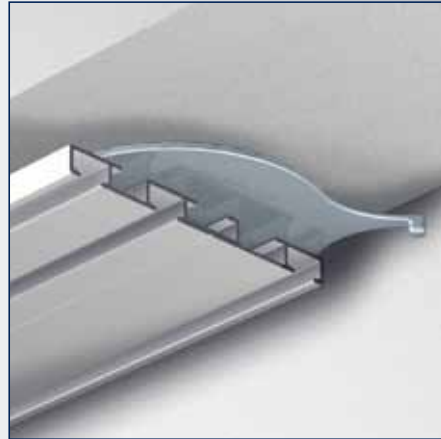

Connector

| | | | |
|---------|---|-------|---------|
| No | | | |
| 2670055 | - | white | 50 pcs. |

Corner connector

| | | | |
|---------|---|------|---------|
| No | | | |
| 2670056 | - | zinc | 50 pcs. |

Ceiling fixation with screw

Ceiling bracket

Corner connector

Connector

Industrieweg 40, 6219 NR Maastricht
P.O. Box 4306, 6202 VA Maastricht
The Netherlands
T +31 43 351 66 66
F +31 43 351 66 98
e-mail: rail@tregout.nl