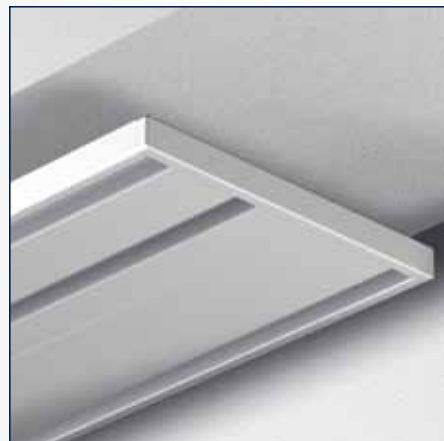

Glider

Glider

Endstop

Endcap

Curtain rail (Slim Line)

| | | | |
|---------|-----|-------|--------|
| No | | | |
| 2670093 | 4 m | white | 5 pcs. |
| 2670057 | 6 m | white | 5 pcs. |
| 2670058 | 6 m | grey | 5 pcs. |