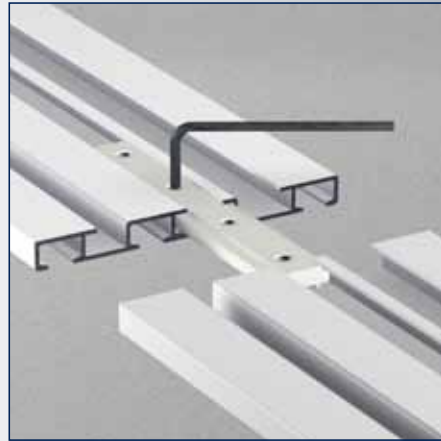

Connector

| | | | |
|---------|---|-------|---------|
| No | | | |
| 2670055 | - | white | 50 pcs. |

Corner connector

| | | | |
|---------|---|------|---------|
| No | | | |
| 2670056 | - | zinc | 50 pcs. |

Ceiling fixation with screw

Ceiling bracket

Corner connector

Connector

Industrieweg 40, 6219 NR Maastricht
P.O. Box 4306, 6202 VA Maastricht
The Netherlands
T +31 43 351 66 66
F +31 43 351 66 98
e-mail: rail@tregout.nl