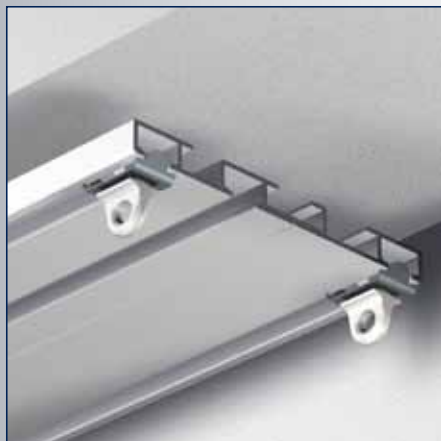

Glider

Glider

Endstop

Endcap

Curtain rail (Slim Line)

| | | | |
|---------|-----|-------|--------|
| No | | | |
| 2670093 | 4 m | white | 5 pcs. |
| 2670057 | 6 m | white | 5 pcs. |
| 2670058 | 6 m | grey | 5 pcs. |

Gliders on bar

| | | | |
|---------|------|-------|----------|
| No | | | |
| 2420010 | 6 mm | white | 500 pcs. |

Endstop

| | | | |
|---------|------|-------|----------|
| No | | | |
| 2420012 | 6 mm | white | 100 pcs. |
| 2420014 | 6 mm | grey | 100 pcs. |