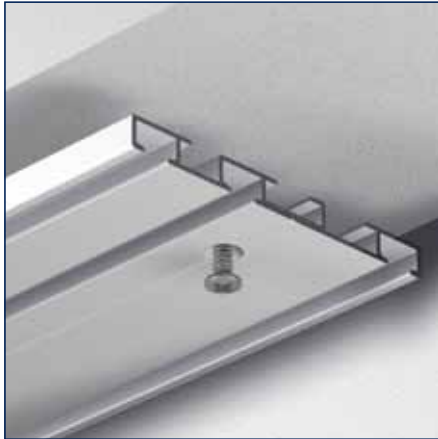

Connector

| | | | |
|---------|---|-------|---------|
| No | | | |
| 2670055 | - | white | 50 pcs. |

Corner connector

| | | | |
|---------|---|------|---------|
| No | | | |
| 2670056 | - | zinc | 50 pcs. |

Ceiling fixation with screw

Ceiling bracket

Corner connector

Connector

Industrieweg 40, 6219 NR Maastricht
P.O. Box 4306, 6202 VA Maastricht
The Netherlands
T +31 43 351 66 66
F +31 43 351 66 98
e-mail: rail@tregout.nl