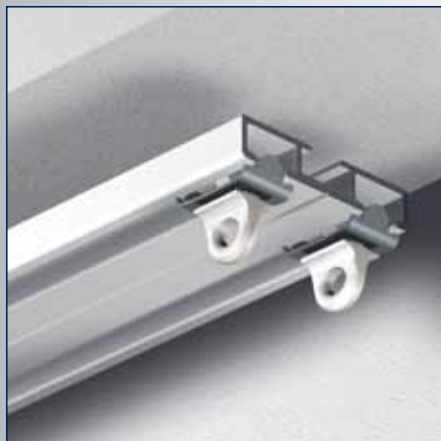

Glider

Glider

Endstop

Endcap

Curtain rail (Slim Line)

No			
2670092	4 m	white	10 pcs.
2670048	6 m	white	10 pcs.
2670049	6 m	grey	10 pcs.

Gliders on bar

No			
2420010	6 mm	white	500 pcs.

Endstop

No			
2420012	6 mm	white	100 pcs.
2420014	6 mm	grey	100 pcs.

Endcap

No			
2670050	-	white	100 pcs.
2670051	-	grey	100 pcs.

Ceiling bracket (incl. screw and plug)

No			
2670101	-	white	50 pcs.

Connector

No			
2670046	-	white	50 pcs.

Corner connector

No			
2670047	-	zinc	50 pcs.

Ceiling fixation with screw

Ceiling bracket

Corner connector

Connector

Industrieweg 40, 6219 NR Maastricht
P.O. Box 4306, 6202 VA Maastricht
The Netherlands
T +31 43 351 66 66
F +31 43 351 66 98
e-mail: rail@tregout.nl