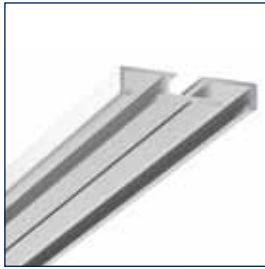

Glider

Glider

Endstop

Endcap

Curtain rail (Slim Line)

No			
2670092	4 m	white	10 pcs.
2670048	6 m	white	10 pcs.
2670049	6 m	grey	10 pcs.

Gliders on bar

No			
2420010	6 mm	white	500 pcs.

Endstop

No			
2420012	6 mm	white	100 pcs.
2420014	6 mm	grey	100 pcs.

Endcap

No			
2670050	-	white	100 pcs.
2670051	-	grey	100 pcs.

Ceiling bracket (incl. screw and plug)

No			
2670101	-	white	50 pcs.

Connector

No			
2670046	-	white	50 pcs.

Corner connector

No			
2670047	-	zinc	50 pcs.

Ceiling fixation with screw

Ceiling bracket

Corner connector

Connector

Industrieweg 40, 6219 NR Maastricht
P.O. Box 4306, 6202 VA Maastricht
The Netherlands
T +31 43 351 66 66
F +31 43 351 66 98
e-mail: rail@tregout.nl