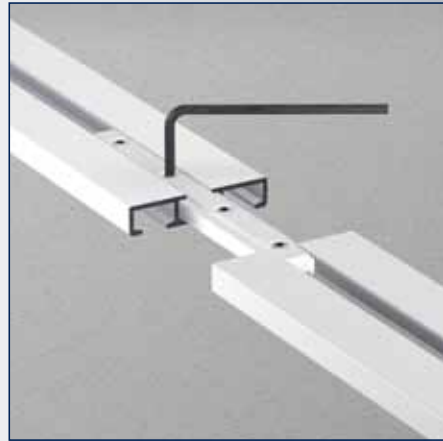

Glider

Glider

Endstop

Endcap

Curtain rail (Slim Line)

No			
2670092	4 m	white	10 pcs.
2670048	6 m	white	10 pcs.
2670049	6 m	grey	10 pcs.

Gliders on bar

No			
2420010	6 mm	white	500 pcs.

No			
2670046	-	white	50 pcs.

Corner connector

No			
2670047	-	zinc	50 pcs.

Ceiling fixation with screw

Ceiling bracket

Corner connector

Connector

Industrieweg 40, 6219 NR Maastricht
P.O. Box 4306, 6202 VA Maastricht
The Netherlands
T +31 43 351 66 66
F +31 43 351 66 98
e-mail: rail@tregout.nl