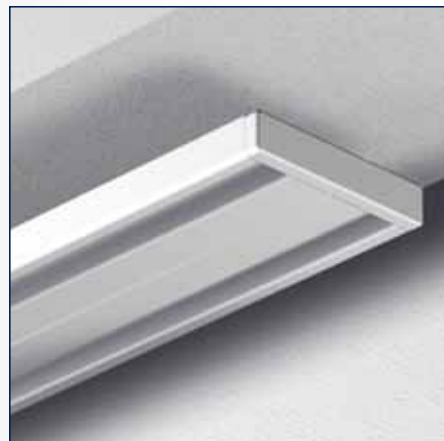

Glider

Glider

Endstop

Endcap

Curtain rail (Slim Line)

No			
2670092	4 m	white	10 pcs.
2670048	6 m	white	10 pcs.
2670049	6 m	grey	10 pcs.

Gliders on bar

No			
2420010	6 mm	white	500 pcs.

Endstop

No			
2420012	6 mm	white	100 pcs.
2420014	6 mm	grey	100 pcs.

Endcap

No			
2670050	-	white	100 pcs.
2670051	-	grey	100 pcs.

Ceiling bracket (incl. screw and plug)

No			
2670101	-	white	50 pcs.

Connector

No			
2670046	-	white	50 pcs.

Corner connector

No			
2670047	-	zinc	50 pcs.

Ceiling fixation with screw

Ceiling bracket

Corner connector

Connector

Industrieweg 40, 6219 NR Maastricht
P.O. Box 4306, 6202 VA Maastricht
The Netherlands
T +31 43 351 66 66
F +31 43 351 66 98
e-mail: rail@tregout.nl