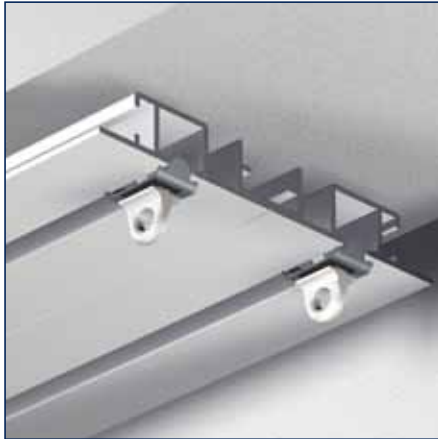

Glider

Glider

Curtain rail

<b>No</b>			
2670061	4 m	white	5 pcs.
2670009	6 m	white	5 pcs.
2670010	6 m	anodised	5 pcs.

Curtain rail perforated

<b>No</b>			
2670098	4 m	white	5 pcs.
2670097	6 m	white	5 pcs.

Gliders on bar

<b>No</b>			
2420010	6 mm	white	500 pcs.

Gliders on bar

<b>No</b>			
2420011	6 mm	white	500 pcs.

Endstop

<b>No</b>			
2420012	6 mm	white	100 pcs.
2420014	6 mm	grey	100 pcs.

Endstop

Ceiling fixation with screw