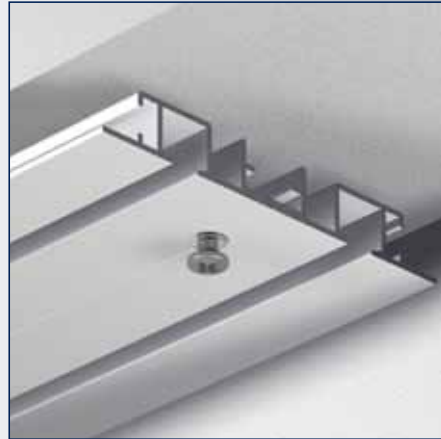

Glider

Glider

Curtain rail

<b>No</b>			
2670061	4 m	white	5 pcs.
2670009	6 m	white	5 pcs.
2670010	6 m	anodised	5 pcs.

Curtain rail perforated

<b>No</b>			
2670098	4 m	white	5 pcs.
2670097	6 m	white	5 pcs.

Gliders on bar

<b>No</b>			
2420010	6 mm	white	500 pcs.

Gliders on bar

<b>No</b>			
2420011	6 mm	white	500 pcs.

Endstop

<b>No</b>			
2420012	6 mm	white	100 pcs.
2420014	6 mm	grey	100 pcs.

Endstop

Ceiling fixation with screw