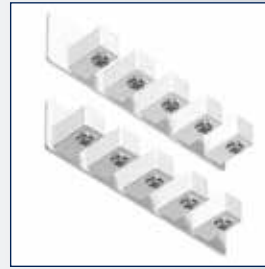

Endcap

Ceiling bracket

Cord guide

Inner endstop

A6501 rail

No			
2650136	6 m	white	10 pcs.
2650249*	6 m	grey powdercoated	10 pcs.

Endcap (left and right)

No			
2650040	-	white	25 pair
2650041	-	grey	25 pair

Pulley (corded system)

No			
2650046	-	white	10 pair
2650047	-	grey	10 pair

Glider on cord interval 8 cm

No			
2650160	6 mm	white	80 m

Curtain hook

No			
4000356	-	white	100 pcs.

Cord guide

No			
2650145	-	white	25 pcs.

Inner endstop

No			
2650038	1 cm	transparent	100 pcs.

Ceiling click bracket (weight ≤ 5 kg.)

No			
2650111	-	white	50 pcs.

* Availability upon request

Ceiling bracket

No			
2650034	-	zinc	100 pcs.

Cord (corded system)

No			
4000171	-	white	500 m

Cord weight

No			
2690075	-	white	10 pcs.

Wall bracket (long)

No			
4000200	15->19 cm	white	6 pcs.
4000199	15->19 cm	grey	6 pcs.

Connector

No			
2650073	-	steel	10 pcs.

Wave tape