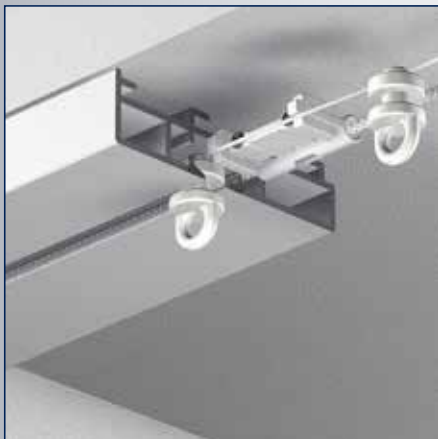

Endcap

Ceiling bracket

Cord guide

Inner endstop

A6501 rail

No			
2650136	6 m	white	10 pcs.
2650249*	6 m	grey powdercoated	10 pcs.

Endcap (left and right)

No			
2650040	-	white	25 pair
2650041	-	grey	25 pair

Pulley (corded system)

No			
2650046	-	white	10 pair
2650047	-	grey	10 pair

Glider on cord interval 8 cm

No			
2650160	6 mm	white	80 m

Curtain hook

No			
4000356	-	white	100 pcs.

Cord guide

No			
2650145	-	white	25 pcs.

Inner endstop

No			
2650038	1 cm	transparent	100 pcs.

Ceiling click bracket (weight ≤ 5 kg.)

No			
2650111	-	white	50 pcs.

* Availability upon request

Ceiling bracket

No			
2650034	-	zinc	100 pcs.

Cord (corded system)

No			
4000171	-	white	500 m

Cord weight

No			
2690075	-	white	10 pcs.

Wall bracket (long)

No			
4000200	15->19 cm	white	6 pcs.
4000199	15->19 cm	grey	6 pcs.

Connector

No			
2650073	-	steel	10 pcs.

Wave tape