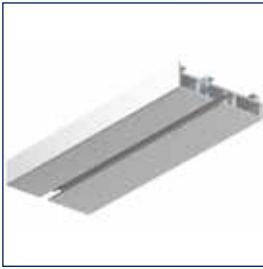

Endcap

Ceiling bracket

Cord guide

Inner endstop

A6501 rail

No			
2650136	6 m	white	10 pcs.
2650249*	6 m	grey powdercoated	10 pcs.

Endcap (left and right)

No			
2650040	-	white	25 pair
2650041	-	grey	25 pair

Pulley (corded system)

No			
2650046	-	white	10 pair
2650047	-	grey	10 pair

Glider on cord interval 8 cm

No			
2650160	6 mm	white	80 m

Curtain hook

No			
4000356	-	white	100 pcs.

Cord guide

No			
2650145	-	white	25 pcs.

Inner endstop

No			
2650038	1 cm	transparent	100 pcs.

Ceiling click bracket (weight ≤ 5 kg.)

No			
2650111	-	white	50 pcs.

* Availability upon request

Ceiling bracket

No			
2650034	-	zinc	100 pcs.

Cord (corded system)