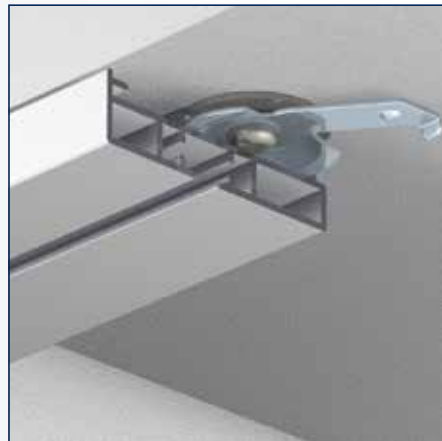

Endcap

Ceiling bracket

Cord guide

Inner endstop

A6501 rail

No			
2650136	6 m	white	10 pcs.
2650249*	6 m	grey powdercoated	10 pcs.

Endcap (left and right)

No			
2650040	-	white	25 pair
2650041	-	grey	25 pair

Pulley (corded system)

No			
2650046	-	white	10 pair
2650047	-	grey	10 pair

Glider on cord interval 8 cm

No			
2650160	6 mm	white	80 m

Curtain hook

No			
4000356	-	white	100 pcs.

Cord guide

No			
2650145	-	white	25 pcs.

Inner endstop

No			
2650038	1 cm	transparent	100 pcs.

Ceiling click bracket (weight ≤ 5 kg.)

No			
2650111	-	white	50 pcs.

* Availability upon request

Ceiling bracket

No			
2650034	-	zinc	100 pcs.

Cord (corded system)

No			
4000171	-	white	500 m

Cord weight

No			
2690075	-	white	10 pcs.

Wall bracket (long)

No			
4000200	15->19 cm	white	6 pcs.
4000199	15->19 cm	grey	6 pcs.

Connector

No			
2650073	-	steel	10 pcs.

Wave tape