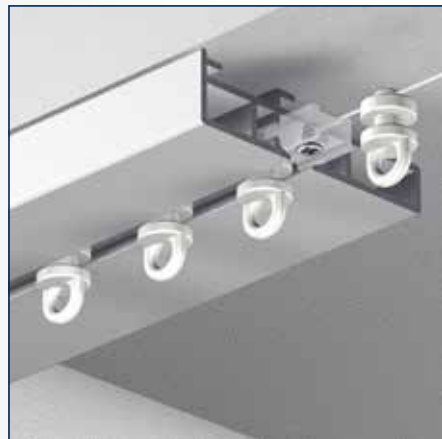

Endcap

Ceiling bracket

Cord guide

Inner endstop

A6501 rail

No			
2650136	6 m	white	10 pcs.
2650249*	6 m	grey powdercoated	10 pcs.

Endcap (left and right)

No			
2650040	-	white	25 pair
2650041	-	grey	25 pair

Pulley (corded system)

No			
2650046	-	white	10 pair
2650047	-	grey	10 pair

Glider on cord interval 8 cm

No			
2650160	6 mm	white	80 m

Curtain hook

No			
4000356	-	white	100 pcs.

Cord guide

No			
2650145	-	white	25 pcs.

Inner endstop

No			
2650038	1 cm	transparent	100 pcs.

Ceiling click bracket (weight ≤ 5 kg.)

No			
2650111	-	white	50 pcs.

* Availability upon request

Ceiling bracket

No			
2650034	-	zinc	100 pcs.

Cord (corded system)

No			
4000171	-	white	500 m

Cord weight

No			
2690075	-	white	10 pcs.

Wall bracket (long)

No			
4000200	15->19 cm	white	6 pcs.
4000199	15->19 cm	grey	6 pcs.

Connector

No			
2650073	-	steel	10 pcs.

Wave tape