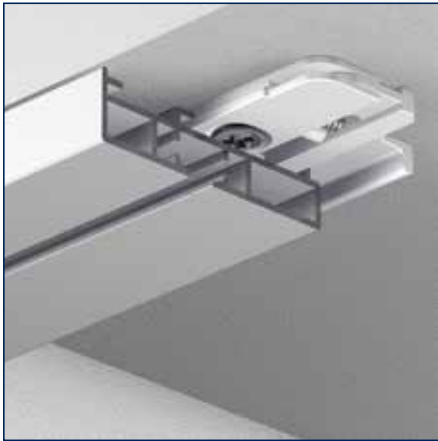

Ceiling click bracket