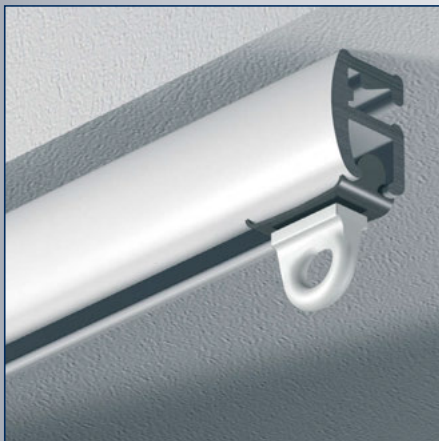

Wall bracket

Ceiling bracket

Endstop

Endcap

Curtain rail siliconized

No	Length	Color	Quantity
2530029	4 m	white	20 pcs.
2530030	5 m	white	20 pcs.
2530008	6 m	white	20 pcs.
2530031*	7 m	white	20 pcs.

Gliders on bar