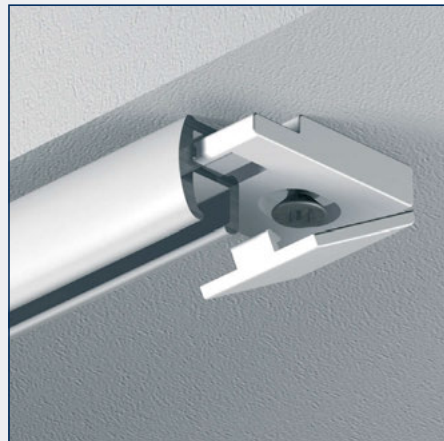

Wall bracket

Ceiling bracket

Endstop

Endcap

Curtain rail siliconized

No	Length	Color	Quantity
2530029	4 m	white	20 pcs.
2530030	5 m	white	20 pcs.
2530008	6 m	white	20 pcs.
2530031*	7 m	white	20 pcs.

Gliders on bar

Wall bracket

No	Length	Color	Quantity
2530037	-	white	50 pcs.

Ceiling bracket

No	Length	Color	Quantity
2530036	-	white	100 pcs.

Endstop with screw

No	Length	Color	Quantity
2500027	4 mm	zinc	100 pcs.

\* Availability upon request