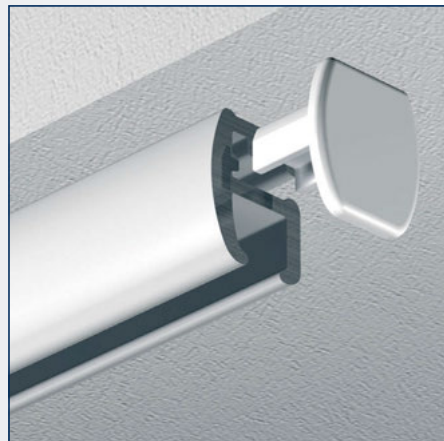

Wall bracket

Ceiling bracket

Endstop

Endcap

Curtain rail siliconized

No	Length	Color	Quantity
2530029	4 m	white	20 pcs.
2530030	5 m	white	20 pcs.
2530008	6 m	white	20 pcs.
2530031*	7 m	white	20 pcs.

Gliders on bar