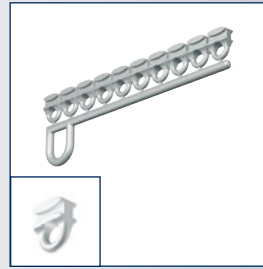

Wall bracket

Ceiling bracket

Endstop

Endcap

Curtain rail siliconized

No	Length	Color	Quantity
2530029	4 m	white	20 pcs.
2530030	5 m	white	20 pcs.
2530008	6 m	white	20 pcs.
2530031*	7 m	white	20 pcs.

Gliders on bar

No	Length	Color	Quantity
2500014	4 mm	white	500 pcs.

Master glider

No	Length	Color	Quantity
2500010	4 mm	white	10 pcs.

Endstop

No	Length	Color	Quantity
2500022	4 mm	white	100 pcs.

Endcap

No	Length	Color	Quantity
2530011	-	white	100 pcs.

Wall bracket

No	Length	Color	Quantity
2530037	-	white	50 pcs.

Ceiling bracket

No	Length	Color	Quantity
2530036	-	white	100 pcs.

Endstop with screw

No	Length	Color	Quantity
2500027	4 mm	zinc	100 pcs.

\* Availability upon request