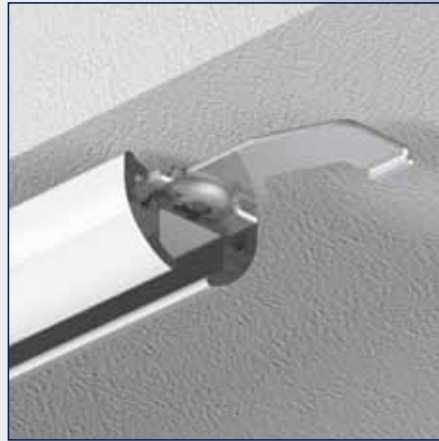

Ceiling bracket