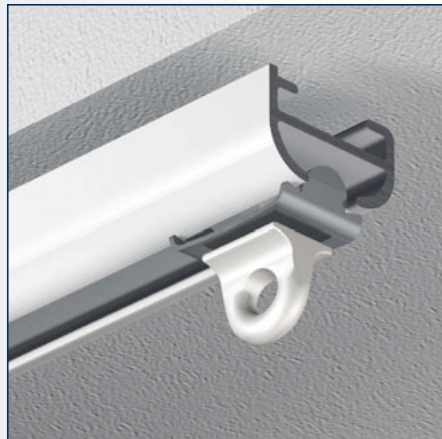

Glider

Glider

Master glider

Endstop

Curtain rail

No	Length	Color	Quantity
2450055	6,10 m	white	30 pcs.
2450053	6,10 m	anodised	30 pcs.
2450054	6,10 m	gold anodised	30 pcs.
2450056	6,10 m	bronze anodised	30 pcs.

Gliders on bar

No	Length	Color	Quantity
2420010	6 mm	white	500 pcs.

Gliders on bar

No	Length	Color	Quantity
2420011	6 mm	white	500 pcs.

Master glider with metal arm

No	Length	Color	Quantity
2420003	6 mm	white	50 pcs.