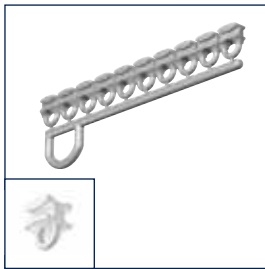

Ceiling bracket

Overlap master

Curtain rail perforated round

<b>No</b>			
2440001 2440000	6 m 6 m	white anodised	20 pcs. 20 pcs.

Gliders on bar

<b>No</b>			
2420010	6 mm	white	500 pcs.

Gliders on bar

<b>No</b>			
2420011	6 mm	white	500 pcs.

Master glider

<b>No</b>			
2420004	6 mm	white	50 pcs.

Master glider with metal arm

<b>No</b>			
2420003	6 mm	white	50 pcs.

Endstop

<b>No</b>			
2420012	6 mm	white	100 pcs.
2420014	6 mm	grey	100 pcs.
2420013	6 mm	black	100 pcs.

Endcap

<b>No</b>			
2440004 2440005		white grey	100 pcs. 100 pcs.

Ceiling bracket

<b>No</b>			
2430004 2430005	- -	white zinc	100 pcs. 100 pcs.

Glider

Glider

Endcap

Industrieweg 40, 6219 NR Maastricht  
P.O. Box 4306, 6202 VA Maastricht  
The Netherlands  
T +31 43 351 66 66  
F +31 43 351 66 98  
e-mail: [rail@tregout.nl](mailto:rail@tregout.nl)