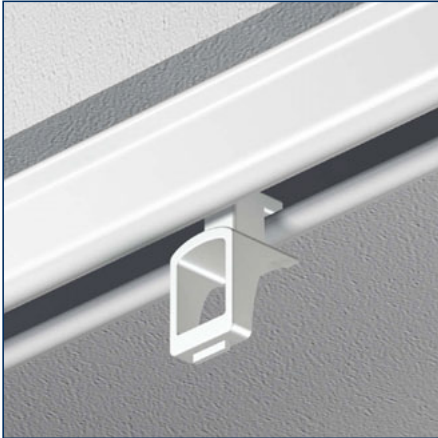

Ceiling bracket with longated hole

No			
2190099	-	white	100 pcs.

Clip support

No			
2190089	-	white	100 pcs.

Clip for extension bracket (2 screws)

No			
2190079	-	white	50 pcs.

Single pulley

No			
2190065	-	white	50 pcs.

Double pulley

No			
2190066	-	white	50 pcs.

Joint sleeve

No			
2190111	-	white	25 pcs.

Tools

No		
2200011	Bendingtool	1 pcs.
2200012	Fillers for bendingtool	1 pcs.

Ceiling fixation

Ceiling fixation