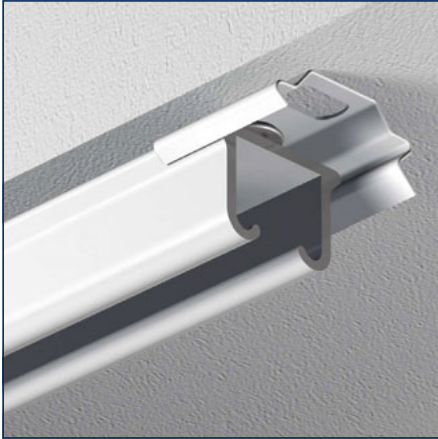

Ceiling bracket with longated hole

No			
2190099	-	white	100 pcs.

Clip support

No			
2190089	-	white	100 pcs.

Clip for extension bracket (2 screws)

No			
2190079	-	white	50 pcs.

Single pulley

No			
2190065	-	white	50 pcs.

Double pulley

No			
2190066	-	white	50 pcs.

Joint sleeve

No			
2190111	-	white	25 pcs.

Tools

No		
2200011	Bendingtool	1 pcs.
2200012	Fillers for bendingtool	1 pcs.

Ceiling fixation

Ceiling fixation