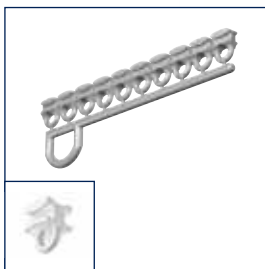

Glider

Glider with stainless steel hook

Runner with hook (small runner)

Runner with closed eye (small runner)

Curtain rail

No

2680069	6 m
2680068	6 m
2680101	6 m
2680092	6 m
2680070	6 m

white
anodised
gold
anodised
bronze
anodised
stainless
steel effect

2680109 6 mm

white

100 pcs.

Glider with stainless steel hook

No

2680007 6 mm

white

100 pcs.

Glider without stainless steel hook

No

2680132 6 mm

white

100 pcs.

Gliders on bar

No

2420010 6 mm

white

500 pcs.

Gliders on bar

No

2420011 6 mm

white

500 pcs.

Gliders on bar (turn/click)