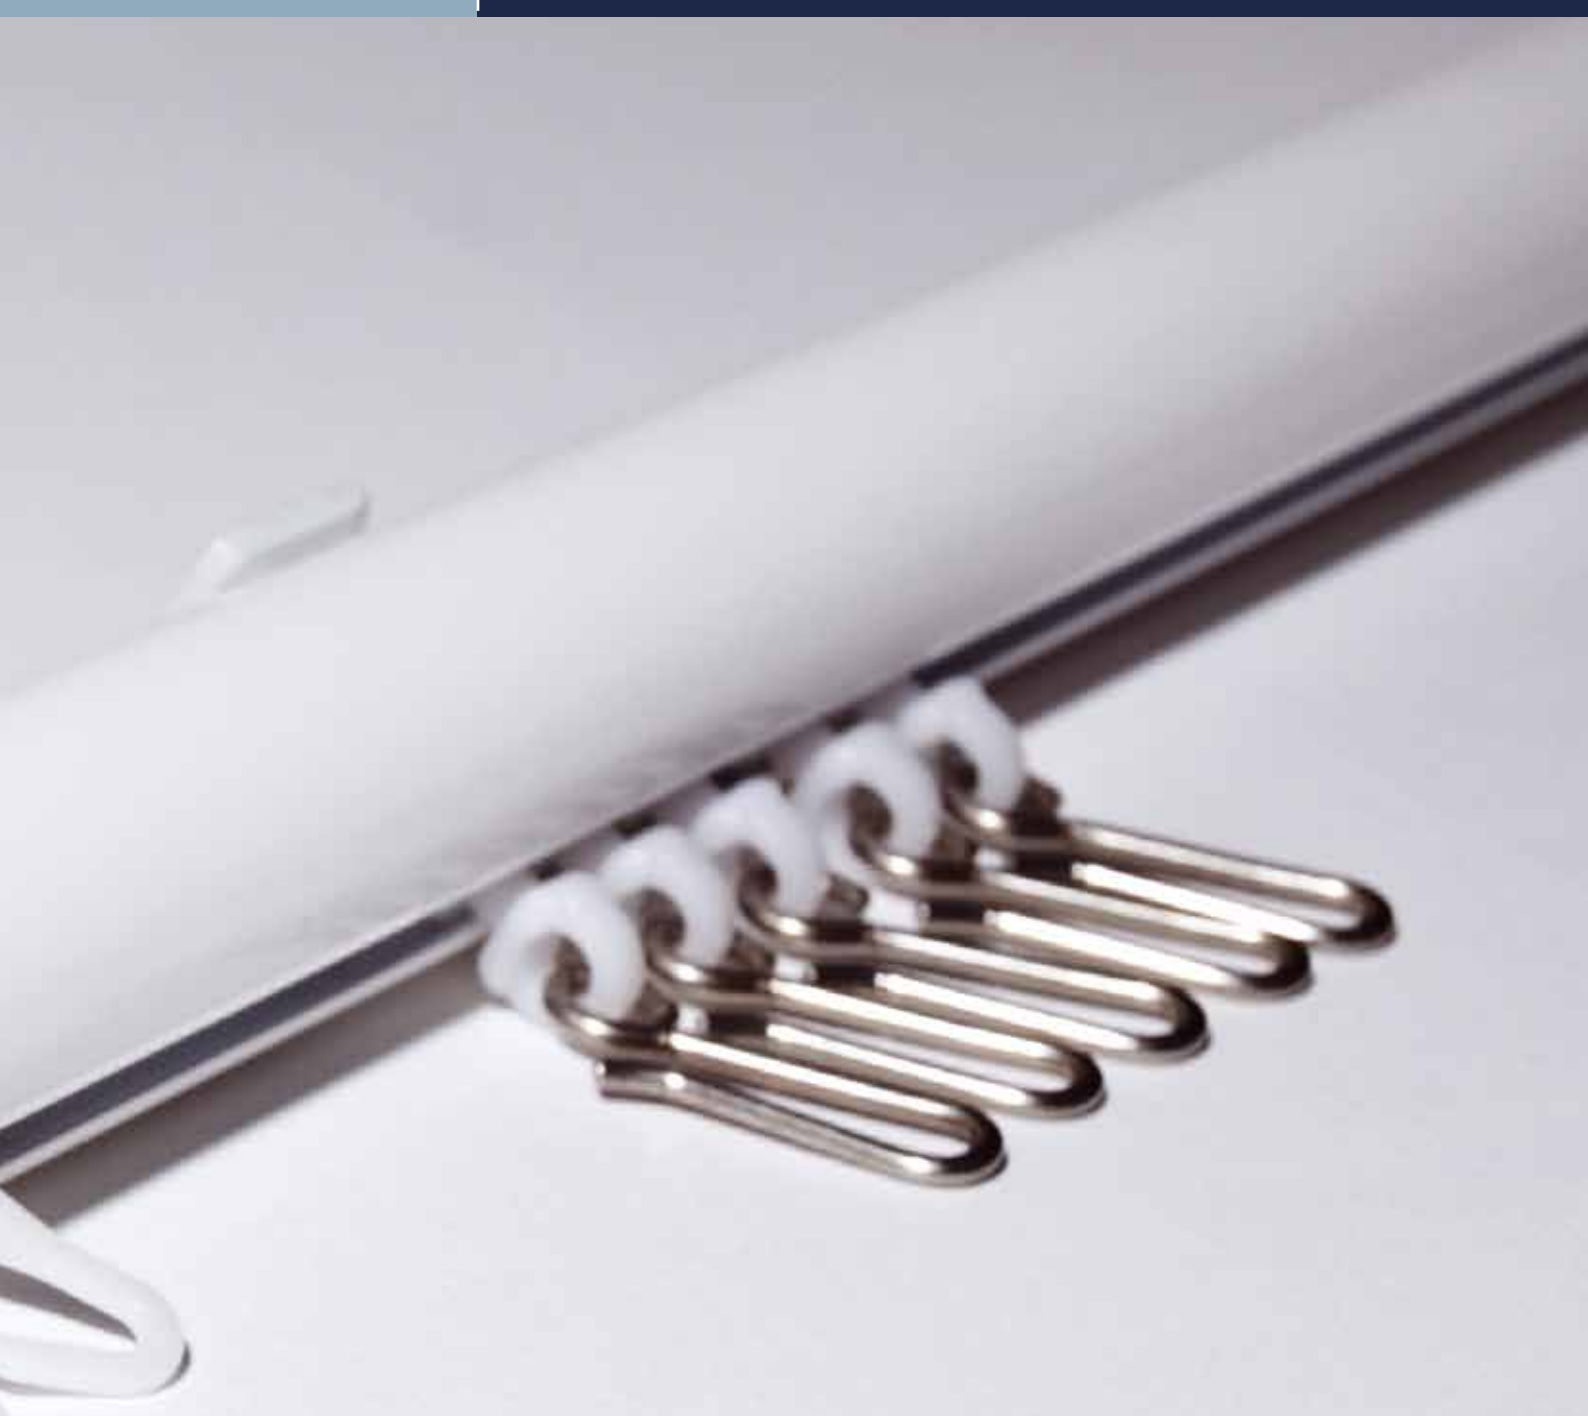

THOMAS REGOUT B.V.
A REGOUT GROUP COMPANY

Industrieweg 40, 6219 NR Maastricht
P.O. Box 4306, 6202 VA Maastricht
The Netherlands
T +31 43 351 66 66
F +31 43 351 66 98
e-mail: rail@tregout.nl

www.thomasregout.nl