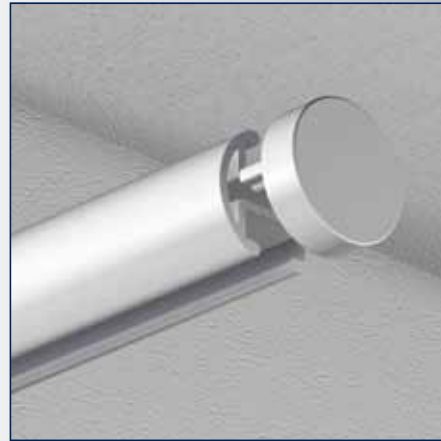

Glider

Glider with stainless steel hook

Runner with hook (small runner)

Runner with closed eye (small runner)

Curtain rail

No

2680069	6 m
2680068	6 m
2680101	6 m
2680092	6 m
2680070	6 m

white
anodised
gold
anodised
bronze
anodised
stainless
steel effect

Wall bracket (short)

No	Length	Color	Quantity
4000195	8->12 cm	white	10 pcs.
4000194	8->12 cm	grey	10 pcs.

T-junction (connector)

No	Material	Color	Quantity
2680022	-	white	10 pcs.
2680025	-	zinc	10 pcs.

Dust cover strip

No	Length	Color	Quantity
2680023	147 m	white	1 pc.
2680024	147 m	grey	1 pc.

Tools

No	Description	Quantity
2680047	Bending table (without bending block)	1 pc.
2680128	Fillers for bending tool	1 set
2680051	Bending block	1 set

Corner connector

Endcap

Suspension ceiling hanger

Ceiling bracket

Wall bracket

T-junction (connector)

 **THOMAS REGOUT B.V.**
A REGOUT GROUP COMPANY

Industrieweg 40, 6219 NR Maastricht
P.O. Box 4306, 6202 VA Maastricht
The Netherlands
T +31 43 351 66 66
F +31 43 351 66 98
e-mail: rail@tregout.nl