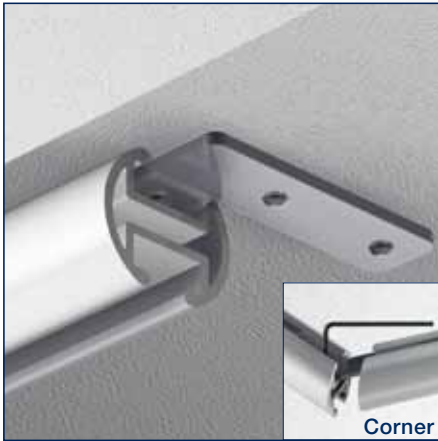

Wall bracket (short)

No	Length	Color	Quantity
4000195	8->12 cm	white	10 pcs.
4000194	8->12 cm	grey	10 pcs.

T-junction (connector)

No	Material	Color	Quantity
2680022	-	white	10 pcs.
2680025	-	zinc	10 pcs.

Dust cover strip

No	Length	Color	Quantity
2680023	147 m	white	1 pc.
2680024	147 m	grey	1 pc.

Tools

No	Description	Quantity
2680047	Bending table (without bending block)	1 pc.
2680128	Fillers for bending tool	1 set
2680051	Bending block	1 set

Corner connector

Endcap

Suspension ceiling hanger

Ceiling bracket

Wall bracket

T-junction (connector)

 **THOMAS REGOUT B.V.**
A REGOUT GROUP COMPANY

Industrieweg 40, 6219 NR Maastricht
P.O. Box 4306, 6202 VA Maastricht
The Netherlands
T +31 43 351 66 66
F +31 43 351 66 98
e-mail: rail@tregout.nl