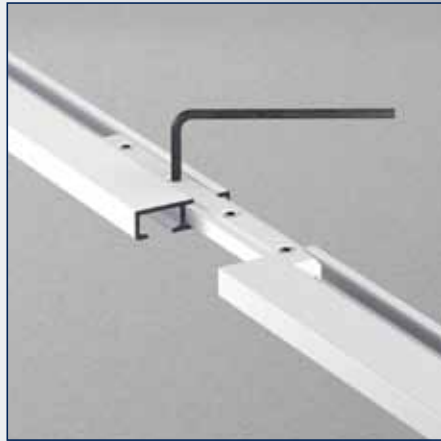

Glider

Glider

Endstop

Endcap

Curtain rail (Slim Line)

No			
2670091	4 m	white	10 pcs.
2670042	6 m	white	10 pcs.
2670043	6 m	grey	10 pcs.

Gliders on bar

No			
2420010	6 mm	white	500 pcs.

No			
2670046	-	white	50 pcs.

Corner connector

No			
2670047	-	zinc	50 pcs.

Ceiling fixation with screw

Ceiling bracket

Corner connector

Connector

Industrieweg 40, 6219 NR Maastricht
P.O. Box 4306, 6202 VA Maastricht
The Netherlands
T +31 43 351 66 66
F +31 43 351 66 98
e-mail: rail@tregout.nl