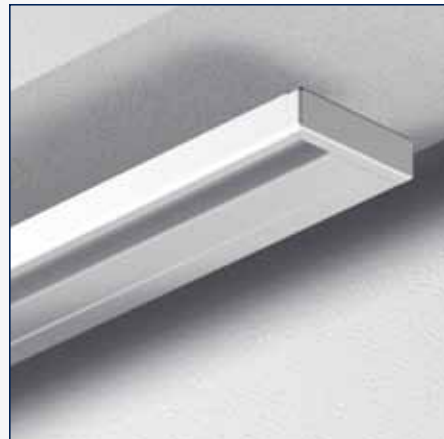

Glider

Glider

Endstop

Endcap

Curtain rail (Slim Line)

No			
2670091	4 m	white	10 pcs.
2670042	6 m	white	10 pcs.
2670043	6 m	grey	10 pcs.

Gliders on bar

No			
2420010	6 mm	white	500 pcs.

Endstop

No			
2420012	6 mm	white	100 pcs.
2420014	6 mm	grey	100 pcs.

Endcap

No			
2670044	-	white	100 pcs.
2670045	-	grey	100 pcs.

Ceiling bracket (incl. screw and plug)

No			
2670100	-	white	50 pcs.

Connector

No			
2670046	-	white	50 pcs.

Corner connector

No			
2670047	-	zinc	50 pcs.

Ceiling fixation with screw

Ceiling bracket

Corner connector

Connector

Industrieweg 40, 6219 NR Maastricht
P.O. Box 4306, 6202 VA Maastricht
The Netherlands
T +31 43 351 66 66
F +31 43 351 66 98
e-mail: rail@tregout.nl