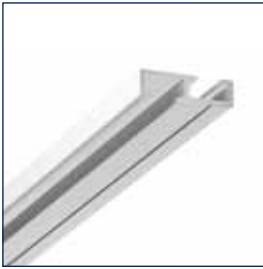

Glider

Glider

Endstop

Endcap

Curtain rail (Slim Line)

No			
2670091	4 m	white	10 pcs.
2670042	6 m	white	10 pcs.
2670043	6 m	grey	10 pcs.

Gliders on bar

No			
2420010	6 mm	white	500 pcs.

Endstop

No			
2420012	6 mm	white	100 pcs.
2420014	6 mm	grey	100 pcs.

Endcap

No			
2670044	-	white	100 pcs.
2670045	-	grey	100 pcs.

Ceiling bracket (incl. screw and plug)

No			
2670100	-	white	50 pcs.

Connector

No			
2670046	-	white	50 pcs.

Corner connector

No			
2670047	-	zinc	50 pcs.

Ceiling fixation with screw

Ceiling bracket

Corner connector

Connector

Industrieweg 40, 6219 NR Maastricht
P.O. Box 4306, 6202 VA Maastricht
The Netherlands
T +31 43 351 66 66
F +31 43 351 66 98
e-mail: rail@tregout.nl