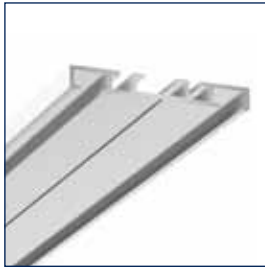

Glider

Glider

Endstop

Endcap

Curtain rail (Slim Line)

No	Length	Color	Quantity
2670069	4 m	white	10 pcs.
2670016	6 m	white	10 pcs.
2670017	6 m	grey	10 pcs.

Gliders on bar

No	Length	Color	Quantity
2420010	6 mm	white	500 pcs.

Endstop

No	Length	Color	Quantity
2420012	6 mm	white	100 pcs.
2420014	6 mm	grey	100 pcs.

Endcap

No	Length	Color	Quantity
2670027	-	white	100 pcs.
2670054	-	grey	100 pcs.

Ceiling bracket (incl. screw and plug)

No	Length	Color	Quantity
2670099	-	white	50 pcs.

Connector

No	Length	Color	Quantity
2670055	-	white	50 pcs.

Corner connector

No	Length	Color	Quantity
2670056	-	zinc	50 pcs.

Ceiling fixation with screw

Ceiling bracket