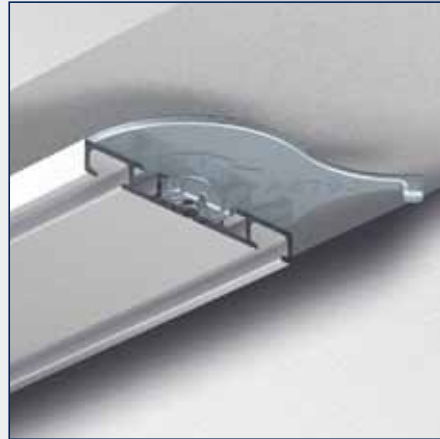

No	Length	Color	Quantity
2670099	-	white	50 pcs.

Connector

No	Length	Color	Quantity
2670055	-	white	50 pcs.

Corner connector

No	Length	Color	Quantity
2670056	-	zinc	50 pcs.

Ceiling fixation with screw

Ceiling bracket

Corner connector

Connector

Industrieweg 40, 6219 NR Maastricht
P.O. Box 4306, 6202 VA Maastricht
The Netherlands
T +31 43 351 66 66
F +31 43 351 66 98
e-mail: rail@tregout.nl

www.thomasregout.nl