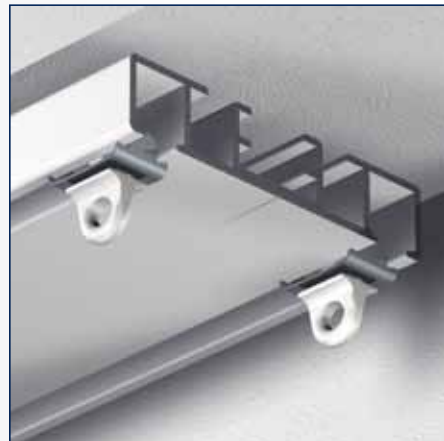

Glider

Endstop

Endcap

Ceiling fixation with screw

Curtain rail

No	Length	Color	Quantity
2670015	4 m	white	5 pcs.
2670013	6 m	white	5 pcs.
2670014	6 m	anodised	5 pcs.

Curtain rail perforated

No	Length	Color	Quantity
2670062	4 m	white	5 pcs.
2670037	6 m	white	5 pcs.

Gliders on bar

No	Length	Color	Quantity
2420010	6 mm	white	500 pcs.

Gliders on bar

No	Length	Color	Quantity
2420011	6 mm	white	500 pcs.

Endstop

No	Length	Color	Quantity
2420012	6 mm	white	100 pcs.
2420014	6 mm	grey	100 pcs.

Endcap

No	Length	Color	Quantity
2670025	-	white	100 pcs.
2670026	-	grey	100 pcs.

Connector

No	Length	Color	Quantity
2670028	-	white	50 pcs.

Corner connector

No	Length	Color	Quantity
2670039	-	zinc	50 pcs.

Corner connector