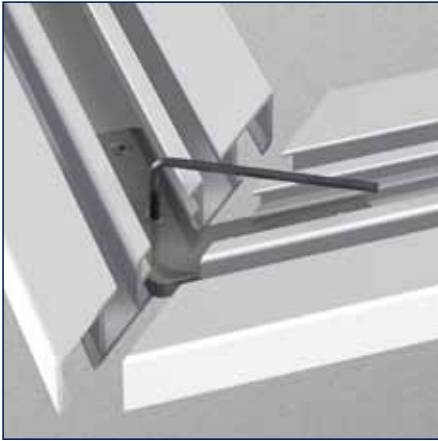

Endcap

No	Length	Color	Quantity
2670025	-	white	100 pcs.
2670026	-	grey	100 pcs.

Connector

No	Length	Color	Quantity
2670028	-	white	50 pcs.

Corner connector

No	Length	Color	Quantity
2670039	-	zinc	50 pcs.

Corner connector