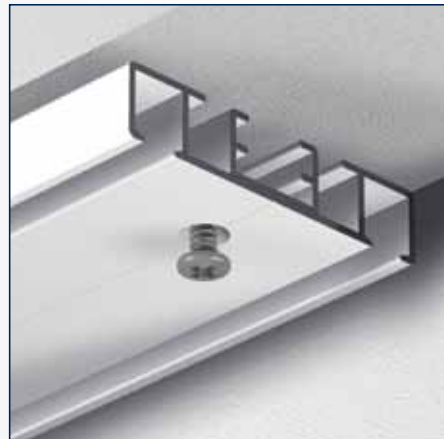

Glider

Endstop

Endcap

Ceiling fixation with screw

Curtain rail

No	Length	Color	Quantity
2670015	4 m	white	5 pcs.
2670013	6 m	white	5 pcs.
2670014	6 m	anodised	5 pcs.

Curtain rail perforated

No	Length	Color	Quantity
2670062	4 m	white	5 pcs.
2670037	6 m	white	5 pcs.

Gliders on bar

No	Length	Color	Quantity
2420010	6 mm	white	500 pcs.

Gliders on bar

No	Length	Color	Quantity
2420011	6 mm	white	500 pcs.

Endstop

No	Length	Color	Quantity
2420012	6 mm	white	100 pcs.
2420014	6 mm	grey	100 pcs.

Endcap

No	Length	Color	Quantity
2670025	-	white	100 pcs.
2670026	-	grey	100 pcs.

Connector

No	Length	Color	Quantity
2670028	-	white	50 pcs.

Corner connector

No	Length	Color	Quantity
2670039	-	zinc	50 pcs.

Corner connector