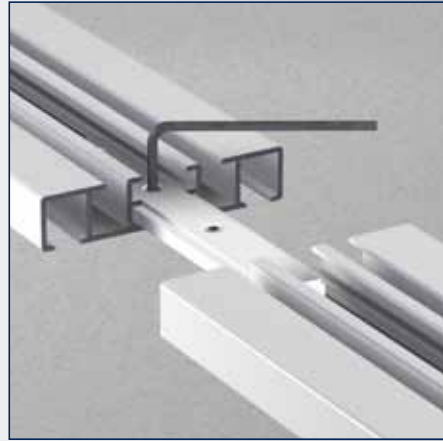

Endcap

No	Length	Color	Quantity
2670025	-	white	100 pcs.
2670026	-	grey	100 pcs.

Connector

No	Length	Color	Quantity
2670028	-	white	50 pcs.

Corner connector

No	Length	Color	Quantity
2670039	-	zinc	50 pcs.

Corner connector