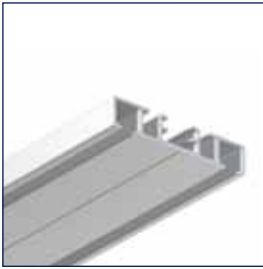

Glider

Endstop

Endcap

Ceiling fixation with screw

Curtain rail

No	Length	Color	Quantity
2670015	4 m	white	5 pcs.
2670013	6 m	white	5 pcs.
2670014	6 m	anodised	5 pcs.

Curtain rail perforated

No	Length	Color	Quantity
2670062	4 m	white	5 pcs.
2670037	6 m	white	5 pcs.

Gliders on bar

No	Length	Color	Quantity
2420010	6 mm	white	500 pcs.

Gliders on bar

No	Length	Color	Quantity
2420011	6 mm	white	500 pcs.

Endstop

No	Length	Color	Quantity
2420012	6 mm	white	100 pcs.
2420014	6 mm	grey	100 pcs.

Endcap

No	Length	Color	Quantity
2670025	-	white	100 pcs.
2670026	-	grey	100 pcs.

Connector

No	Length	Color	Quantity
2670028	-	white	50 pcs.

Corner connector

No	Length	Color	Quantity
2670039	-	zinc	50 pcs.

Corner connector