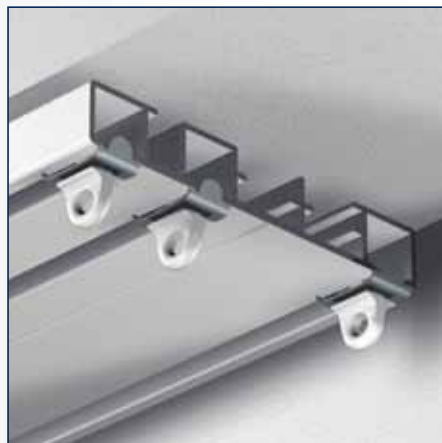

Glider

Endstop

Endcap

Ceiling fixation with screw

Curtain rail

No	Length	Finish	Quantity
2670005	4 m	white	5 pcs.
2670003	6 m	white	5 pcs.
2670004	6 m	anodised	5 pcs.

Curtain rail perforated

No	Length	Finish	Quantity
2670036	4 m	white	5 pcs.
2670035	6 m	white	5 pcs.

Gliders on bar

No	Length	Finish	Quantity
2420010	6 mm	white	500 pcs.

Gliders on bar

No	Length	Finish	Quantity
2420011	6 mm	white	500 pcs.

Endstop

No	Length	Finish	Quantity
2420012	6 mm	white	100 pcs.
2420014	6 mm	grey	100 pcs.

Endcap

No	Length	Finish	Quantity
2670023	-	white	100 pcs.
2670024	-	grey	100 pcs.

Connector

No	Length	Finish	Quantity
2670028	-	white	50 pcs.

Corner connector

No	Length	Finish	Quantity
2670039	-	zinc	50 pcs.