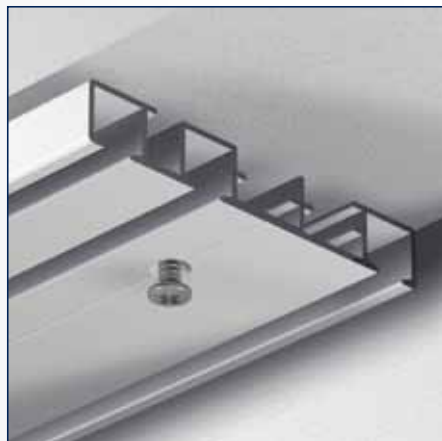

Glider

Endstop

Endcap

Ceiling fixation with screw

Curtain rail

No	Length	Finish	Quantity
2670005	4 m	white	5 pcs.
2670003	6 m	white	5 pcs.
2670004	6 m	anodised	5 pcs.

Curtain rail perforated

No	Length	Finish	Quantity
2670036	4 m	white	5 pcs.
2670035	6 m	white	5 pcs.

Gliders on bar

No	Length	Finish	Quantity
2420010	6 mm	white	500 pcs.

Gliders on bar

No	Length	Finish	Quantity
2420011	6 mm	white	500 pcs.

Endstop

No	Length	Finish	Quantity
2420012	6 mm	white	100 pcs.
2420014	6 mm	grey	100 pcs.

Endcap

No	Length	Finish	Quantity
2670023	-	white	100 pcs.
2670024	-	grey	100 pcs.

Connector

No	Length	Finish	Quantity
2670028	-	white	50 pcs.

Corner connector

No	Length	Finish	Quantity
2670039	-	zinc	50 pcs.