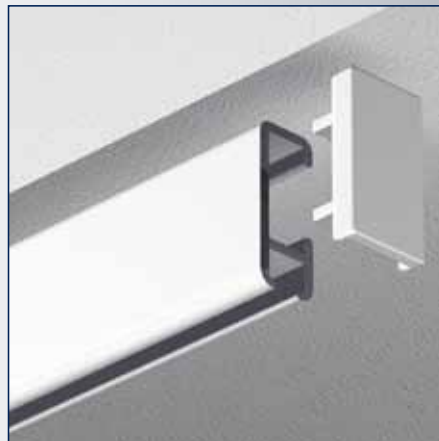

Connector

Corner connector

Endstop

Endcap

Cobra picture hanging hook (Perlon)
max 4 kg

Cobra picture hanging hook Smart Spring
(Perlon) self braking torque max 4 kg

Cobra picture hanging hook (Perlon)
max 7 kg