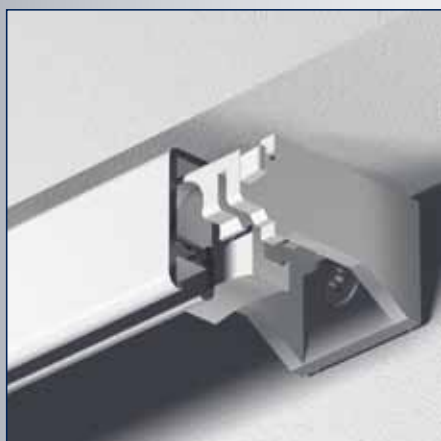

Track is suitable for max 20kg/m¹

Wall and ceiling bracket

Wall and ceiling bracket

Click wall and ceiling bracket

Glider

Curtain rail

No	Length	Finish	Quantity
2600000	4 m	white	20 pcs.
2600001	4 m	white	20 pcs.
		silconised	
2600003	5 m	white	20 pcs.
2600004	5 m	white	20 pcs.
		silconised	
2600006	6 m	white	20 pcs.
2600007	6 m	white	20 pcs.
		silconised	
2600077	6 m	primer	20 pcs.
2600056	6 m	alu	20 pcs.
		silconised	