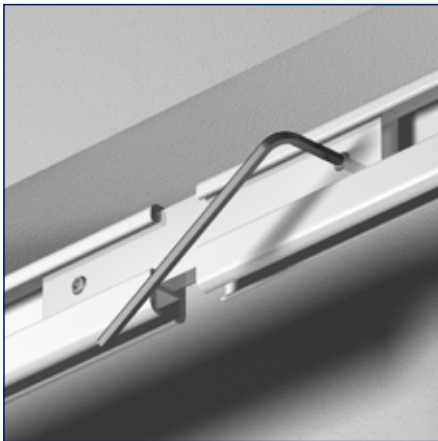

Cobra picture hanging set (Perlon)

No	i	Garantiya	TR
2600066	max. 7 kg	150 cm	10 pcs.
2600067	max. 7 kg	200 cm	10 pcs.
2600068	max. 7 kg	300 cm	10 pcs.

Cobra picture hanging set Zipper (Perlon) self braking torque

Connector

Corner connector

Endstop

Endcap

Cobra picture hanging hook (Perlon)
max 4 kg

Cobra picture hanging hook Smart Spring
(Perlon) self braking torque max 4 kg

Cobra picture hanging hook (Perlon)
max 7 kg

Cobra picture hanging hook Zipper
(Perlon) self braking torque max 15 kg

Cobra picture hanging hook Zipper (steel)
self braking torque max 20 kg

Cobra hook easy fit