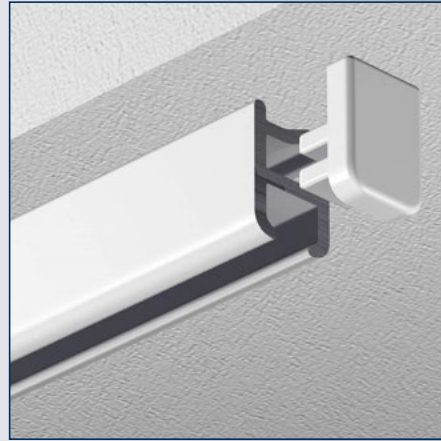

-

springsteel 100 pcs.

Tools

No

2500053
2500050

Bendingtool 1 pc.
Fillers for bendingtool 1 pc.
3,4 x 8,0 mm
Fillers for bendingtool 1 pc.
3,9 x 5,4 mm

1 pc.

Overlap master