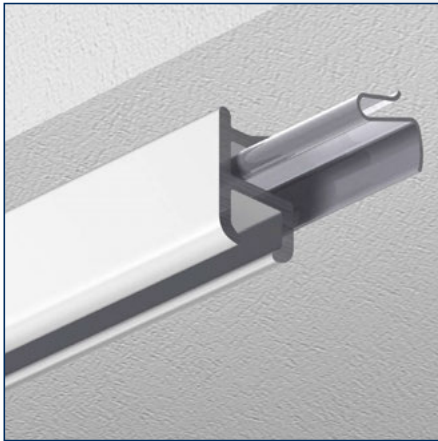

Rail connector