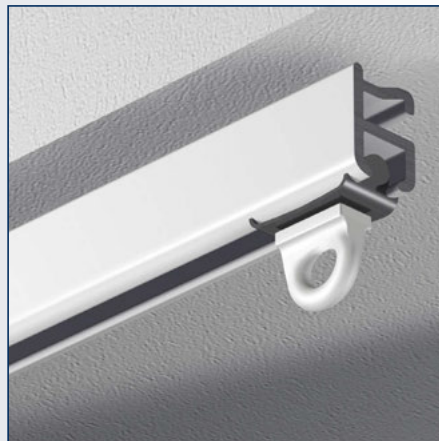

Wall bracket

Ceiling fixation

Glider

Endstop

Curtain rail siliconized

No	Length	Color	Quantity
2500002*	4 m	white	20 pcs.
2500005*	5 m	white	20 pcs.
2500008	6 m	white	20 pcs.

Gliders on bar

No	Length	Color	Quantity
2500014	4 mm	white	500 pcs.

Master glider

No	Length	Color	Quantity
2500010	4 mm	white	10 pcs.

Wall bracket

No	Length	Color	Quantity
2530037	-	white	50 pcs.

Ceiling bracket

No	Length	Color	Quantity
2530036	-	white	50 pcs.

Endstop

No	Length	Color	Quantity
2500022	4 mm	white	100 pcs.

Endstop with screw

No	Length	Color	Quantity
2500027	4 mm	zinc	100 pcs.

Endcap

No	Length	Color	Quantity
2500026	-	white	100 pcs.

* Availability upon request

Connector

No

2500058