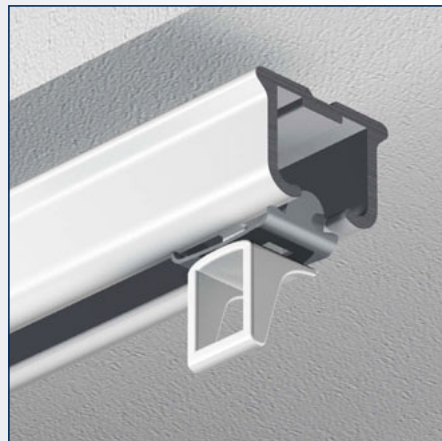

Wall bracket

Stop glider

Endstop with cap

Endstop

Curtain rail

No	Length	Color	Quantity
2220000	4 m	white	20 pcs.
2220001	5 m	white	20 pcs.
2220002	6 m	white	20 pcs.

Curtain rail silconised

No	Length	Color	Quantity
2220012	4 m	white	20 pcs.
2220013	5 m	white	20 pcs.
2220003	6 m	white	20 pcs.

Runner with white eye

No	Color	Quantity
2190039	white	100 pcs.
2190041	white	500 pcs.

Overlap master runner

No	Color	Quantity
2190051	white	50 pcs.

Gliders on bar

No	Color	Quantity
2220006	white	500 pcs.

Stopglider