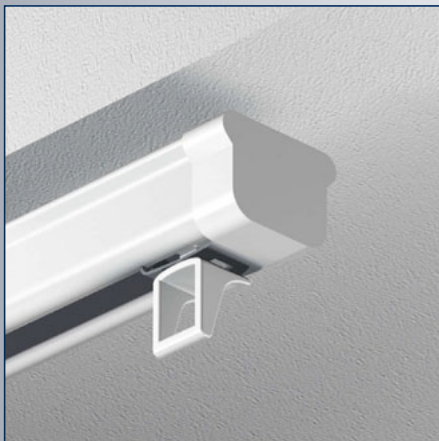

Wall bracket

Stop glider

Endstop with cap

Endstop

Curtain rail

No	Length	Color	Quantity
2220000	4 m	white	20 pcs.
2220001	5 m	white	20 pcs.
2220002	6 m	white	20 pcs.

Curtain rail silconised

No	Length	Color	Quantity
2220012	4 m	white	20 pcs.
2220013	5 m	white	20 pcs.
2220003	6 m	white	20 pcs.

Runner with white eye

No	Color	Quantity
2190039	white	100 pcs.
2190041	white	500 pcs.

Overlap master runner

No	Color	Quantity
2190051	white	50 pcs.

Gliders on bar

No	Color	Quantity
2220006	white	500 pcs.

Stopglider