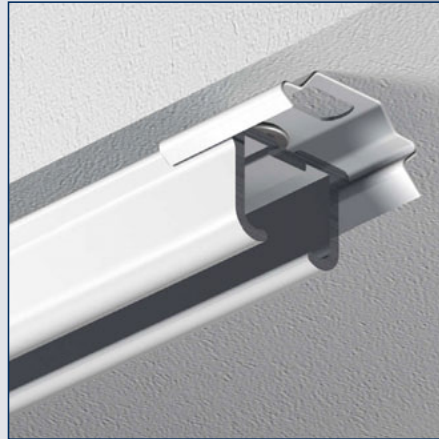

Ceiling fixation