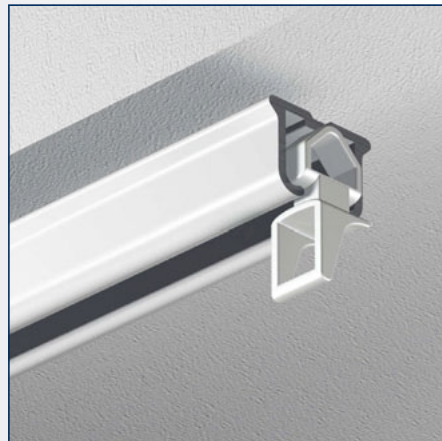

Wall bracket

Stop glider

Endstop with cap

Endstop

Curtain rail

No	Length	Color	Quantity
2220000	4 m	white	20 pcs.
2220001	5 m	white	20 pcs.
2220002	6 m	white	20 pcs.

Curtain rail silconised

No	Length	Color	Quantity
2220012	4 m	white	20 pcs.
2220013	5 m	white	20 pcs.
2220003	6 m	white	20 pcs.

Runner with white eye

No	Color	Quantity
2190039	white	100 pcs.
2190041	white	500 pcs.

Overlap master runner

No	Color	Quantity
2190051	white	50 pcs.

Gliders on bar

No	Color	Quantity
2220006	white	500 pcs.

Stopglider

No	Color	Quantity
2220007	white	100 pcs.

Endstop

No	Length	Color	Quantity
2220009	6 mm	white	100 pcs.

Endcap

No	Color	Quantity
2220010	white	100 pcs.

Recess bracket

No	Color	Quantity
2190053	white	50 pcs.

Wall bracket